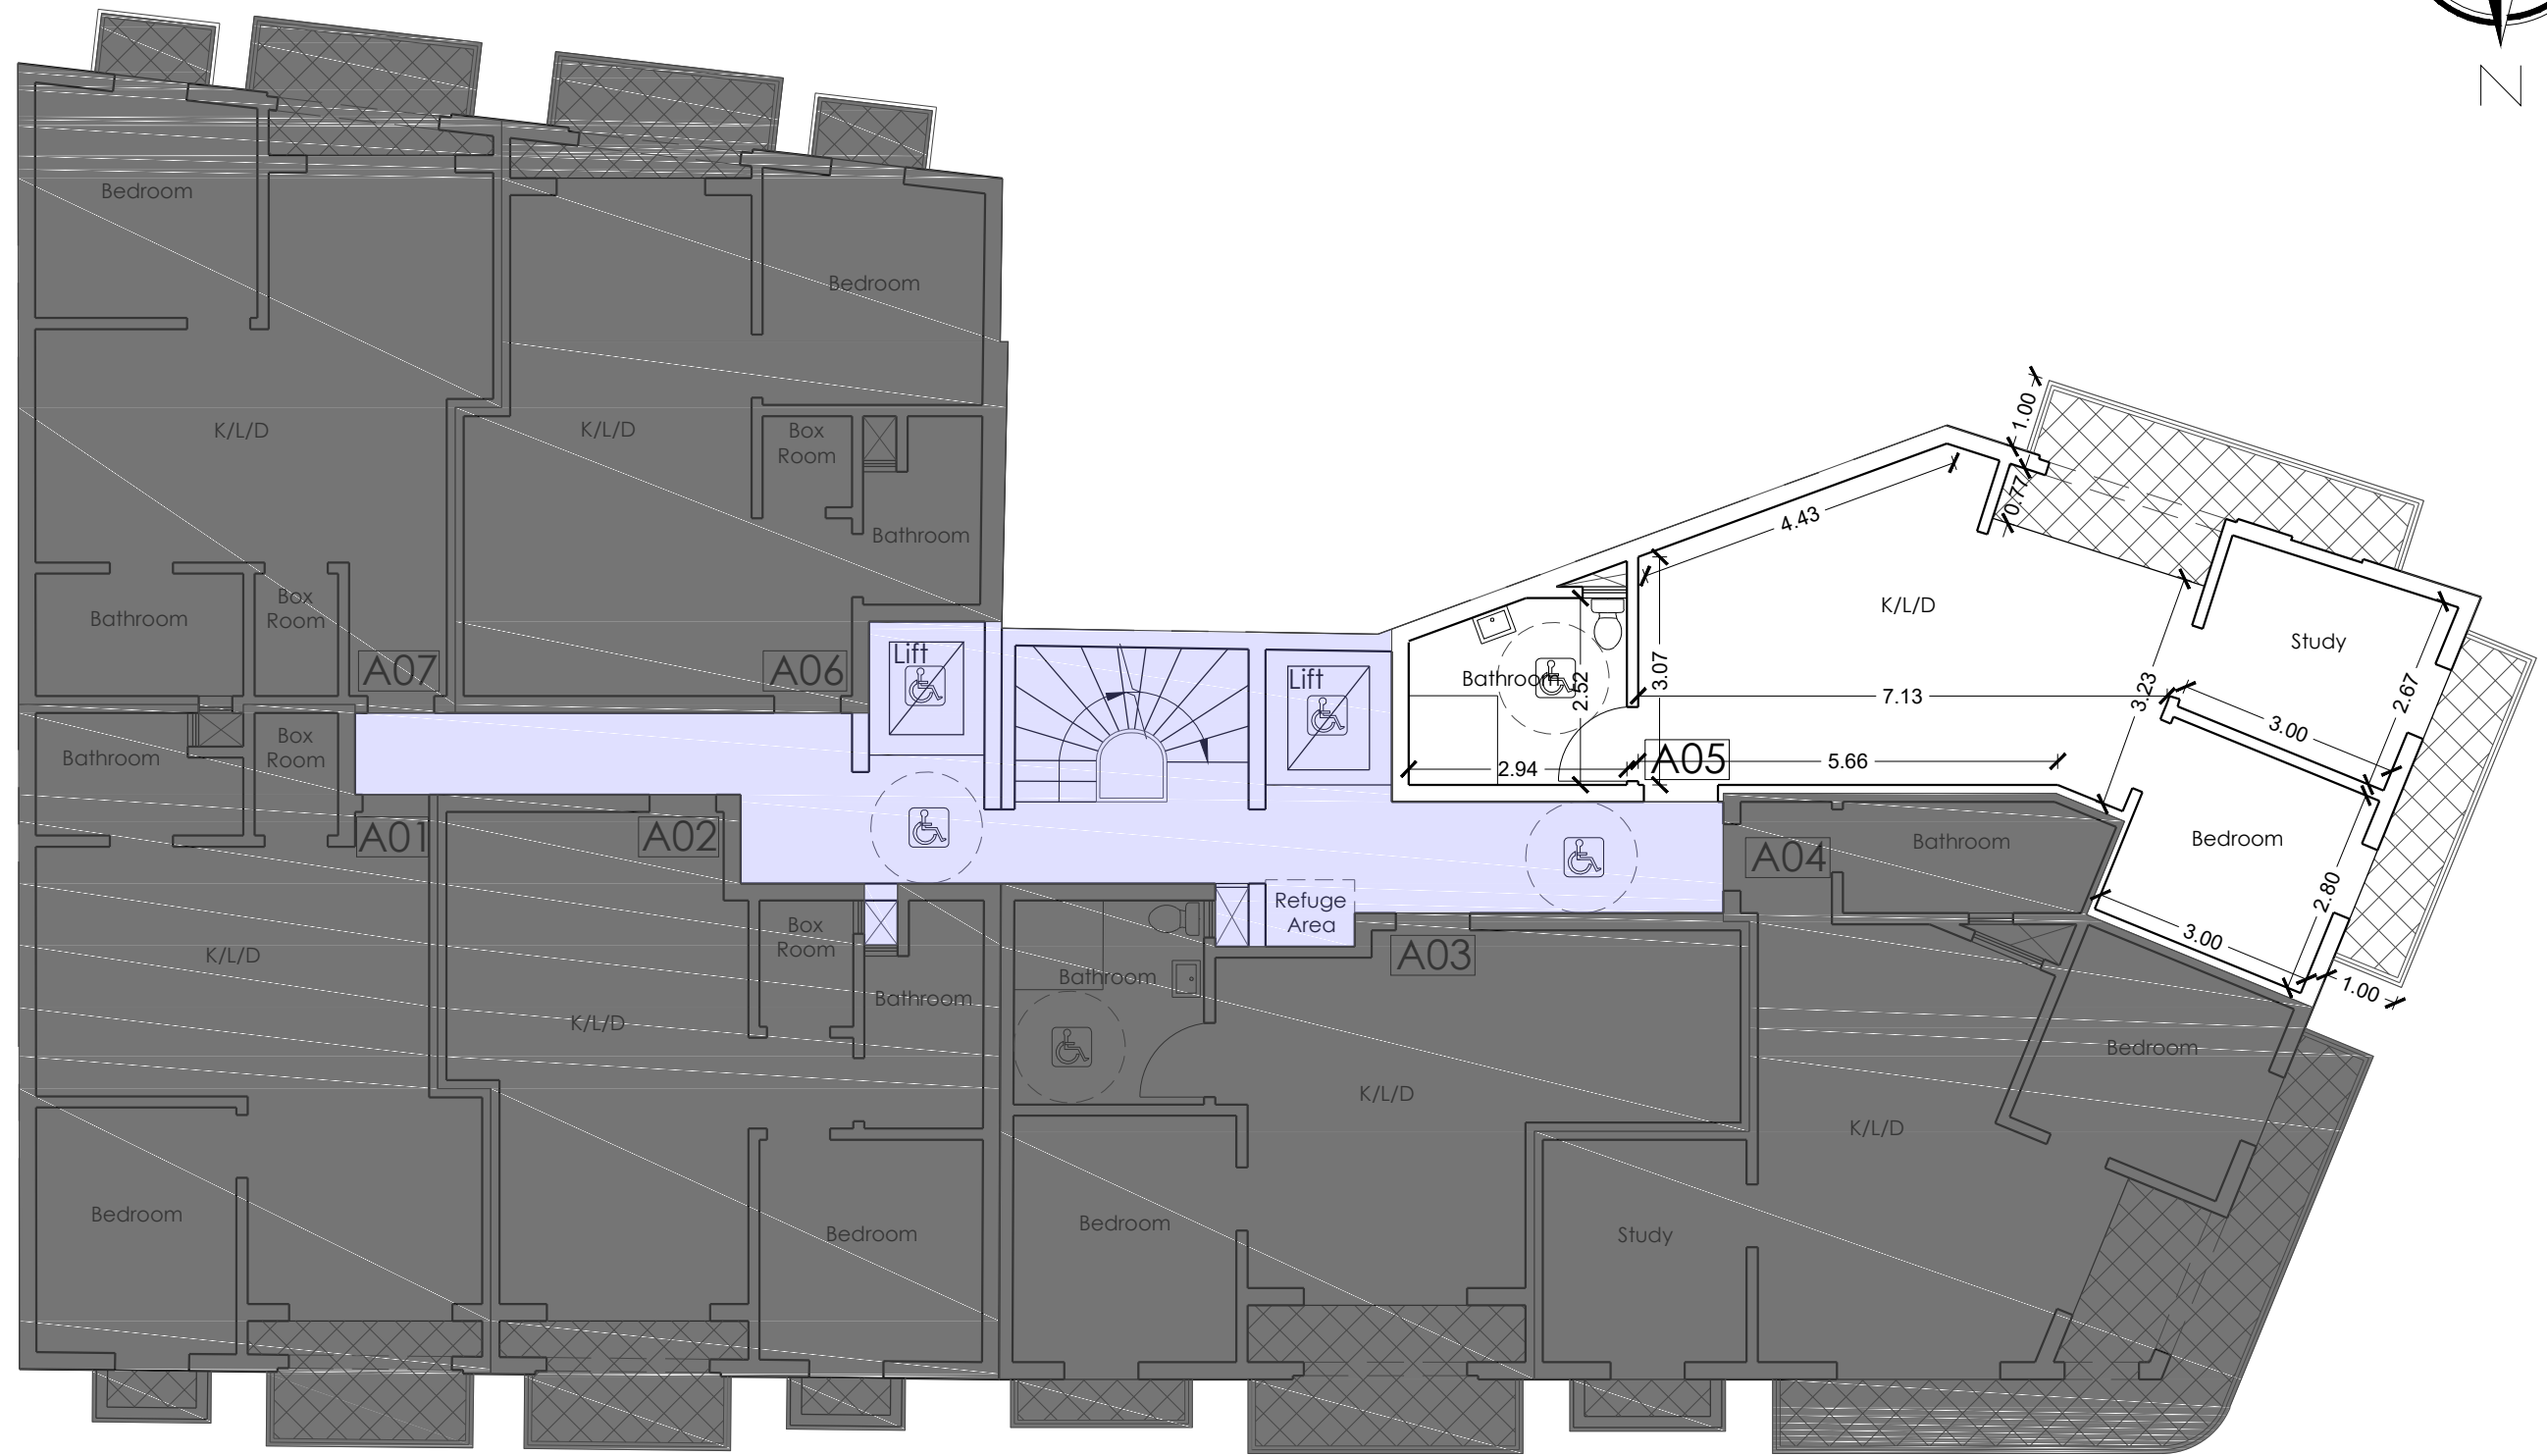

# RAXX

Marsalforn

Second Floor

Apartment A05

Internal: 58 m<sup>2</sup>  
External: 11 m<sup>2</sup>