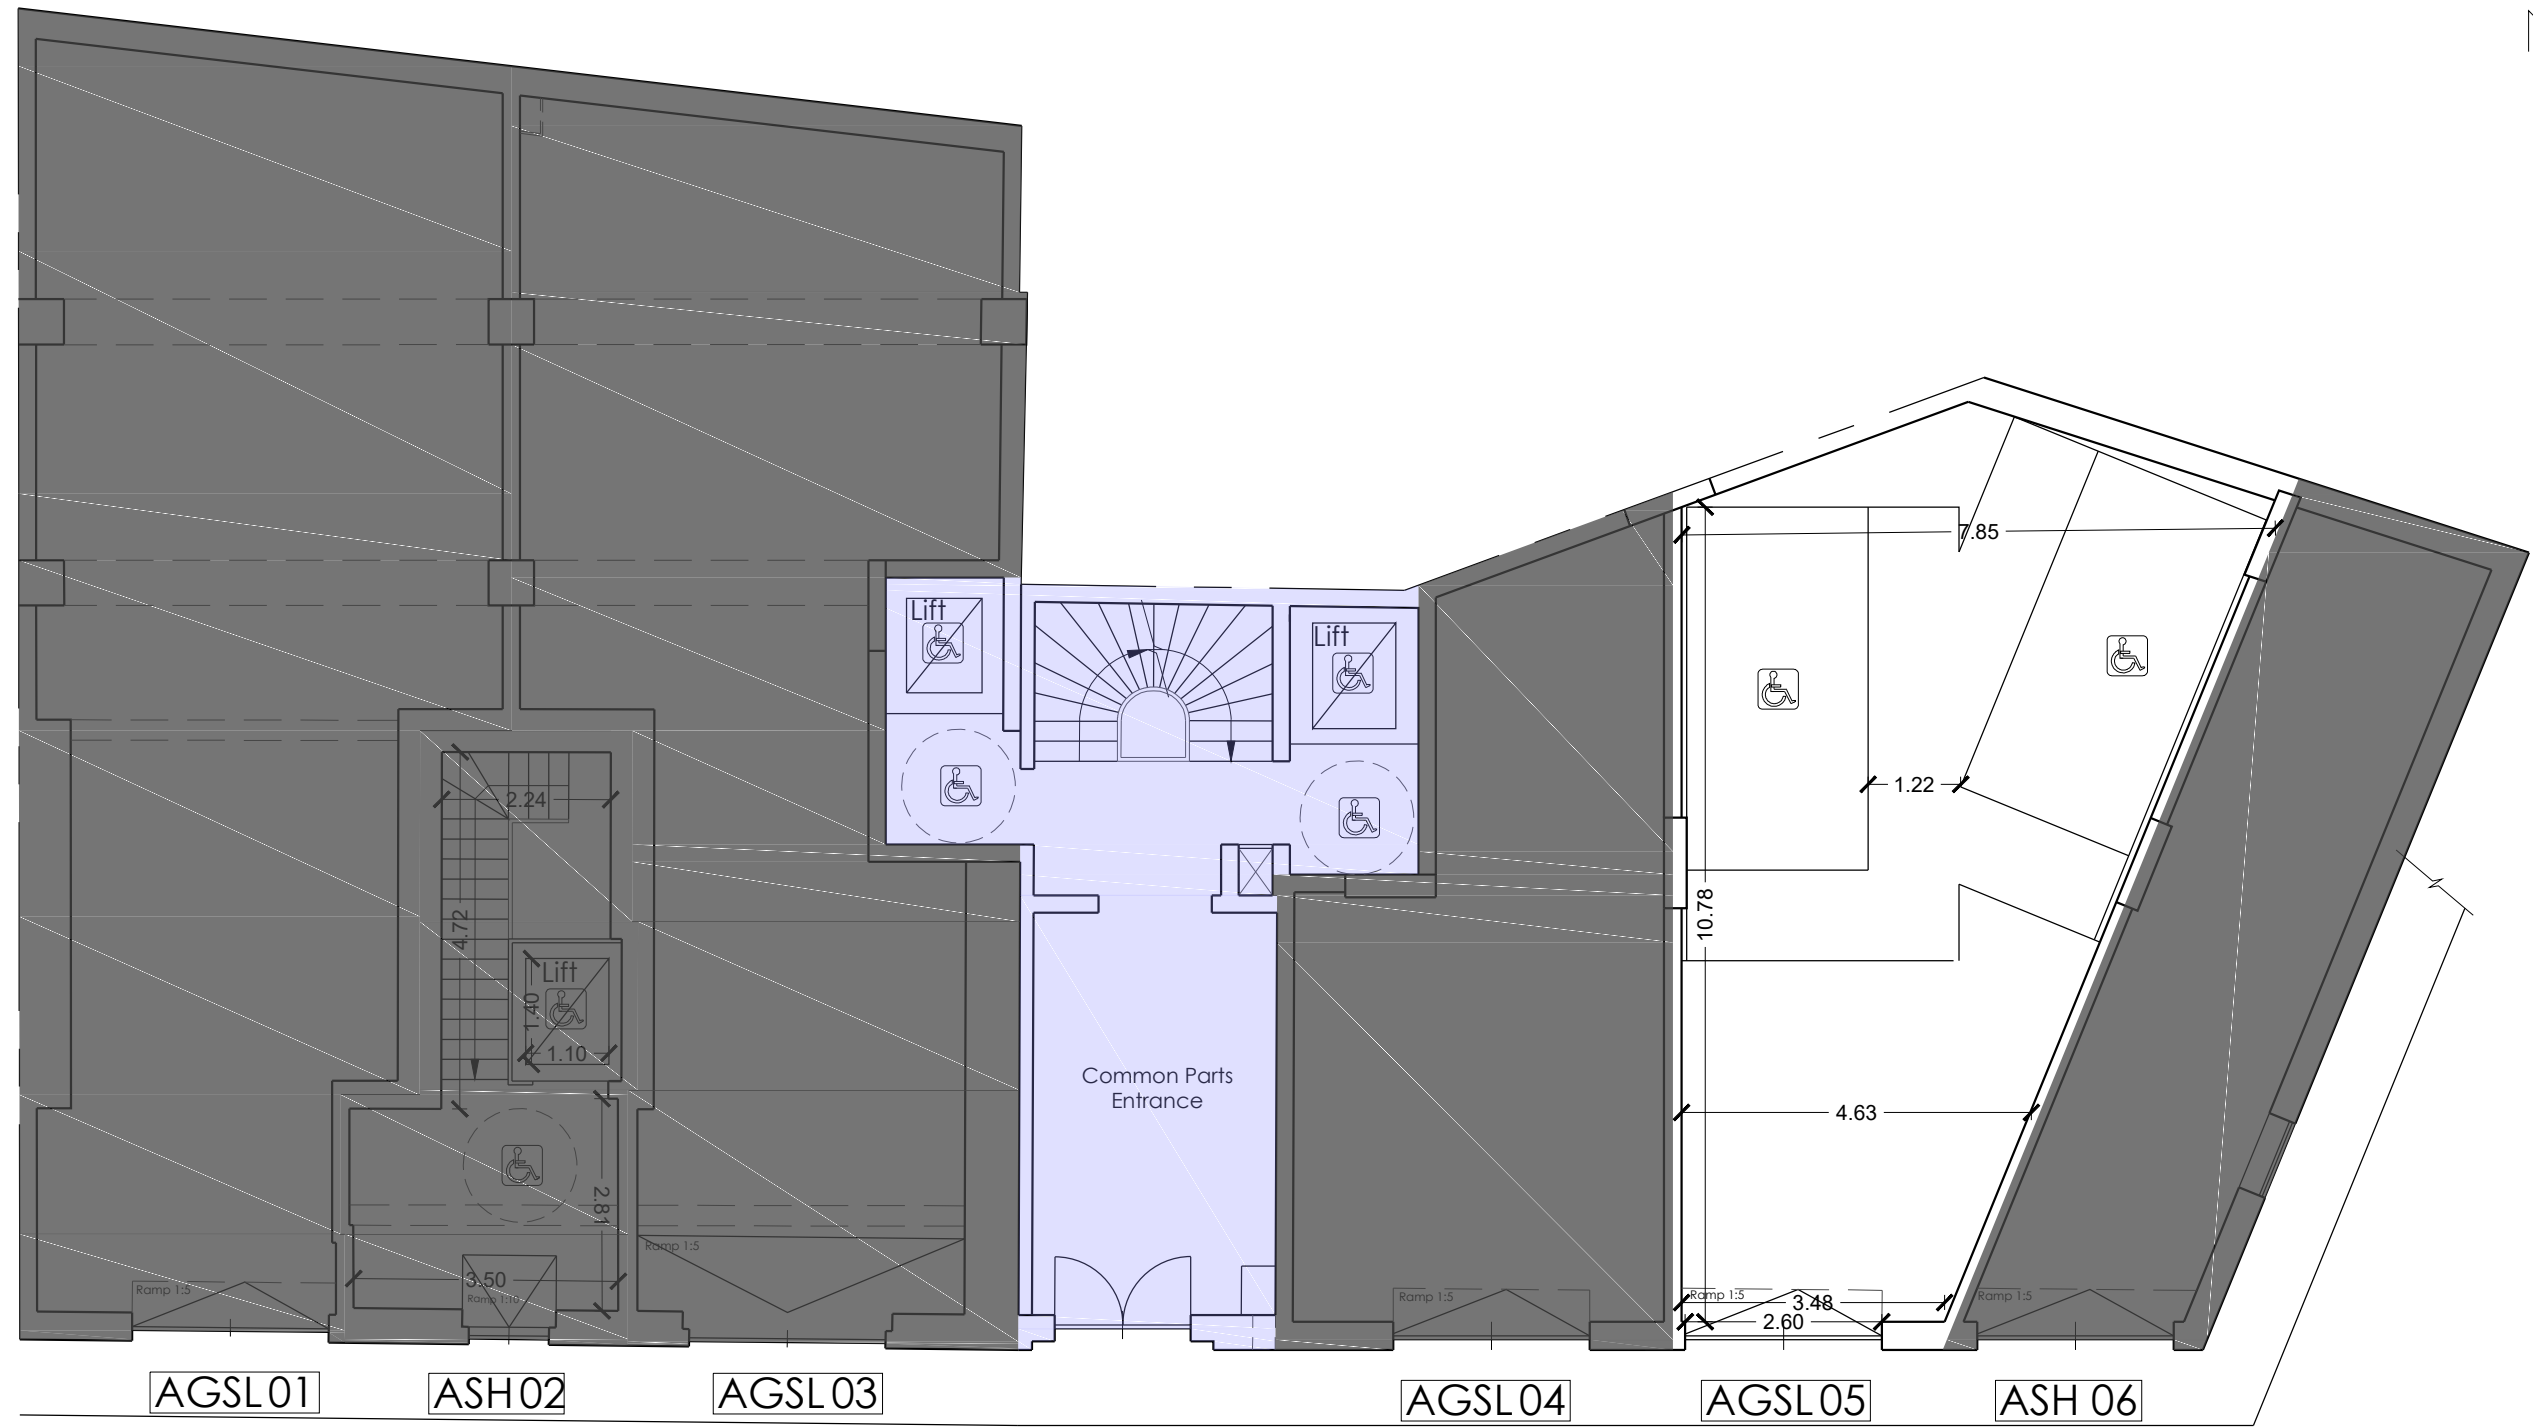

# RAXX

Marsalforn

Ground Floor

Triq il-Qbajjar

Garage  
AGSL05

Internal: 73 m<sup>2</sup>  
External: 0 m<sup>2</sup>