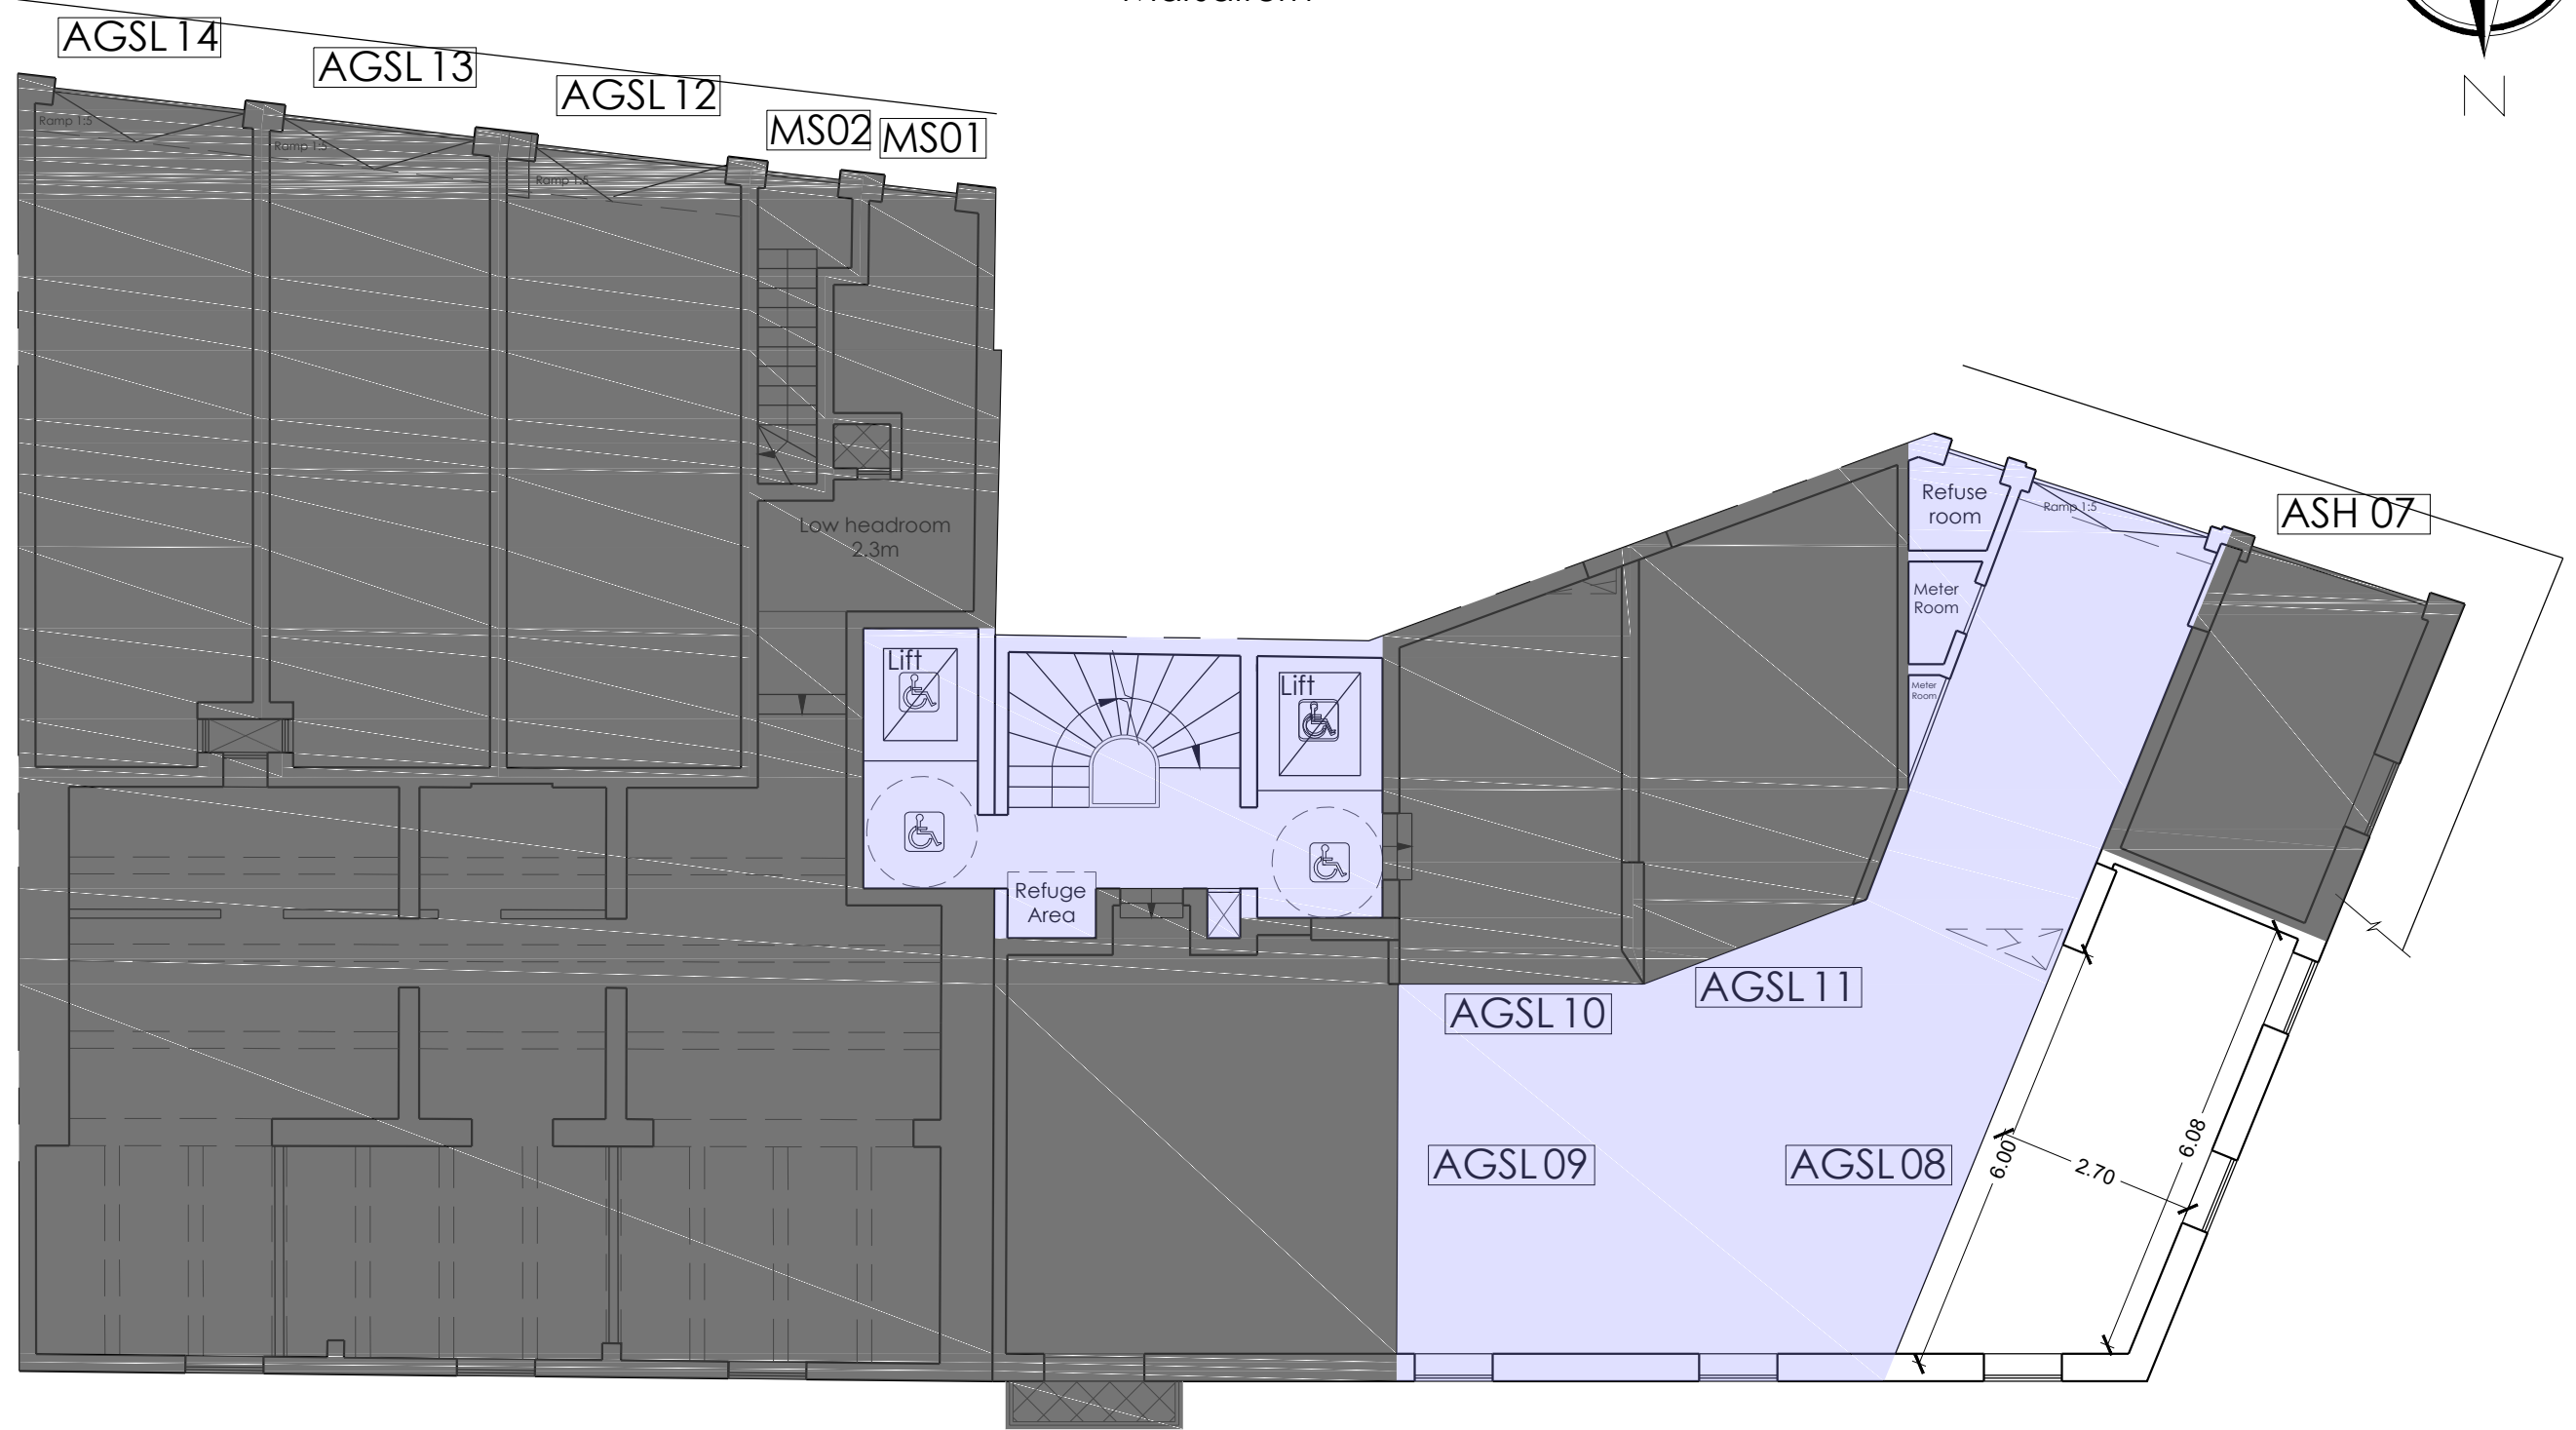

RAXX

Marsalforn

First Floor

Garage
AGSL08

Internal: 23 m²
External: 0 m²