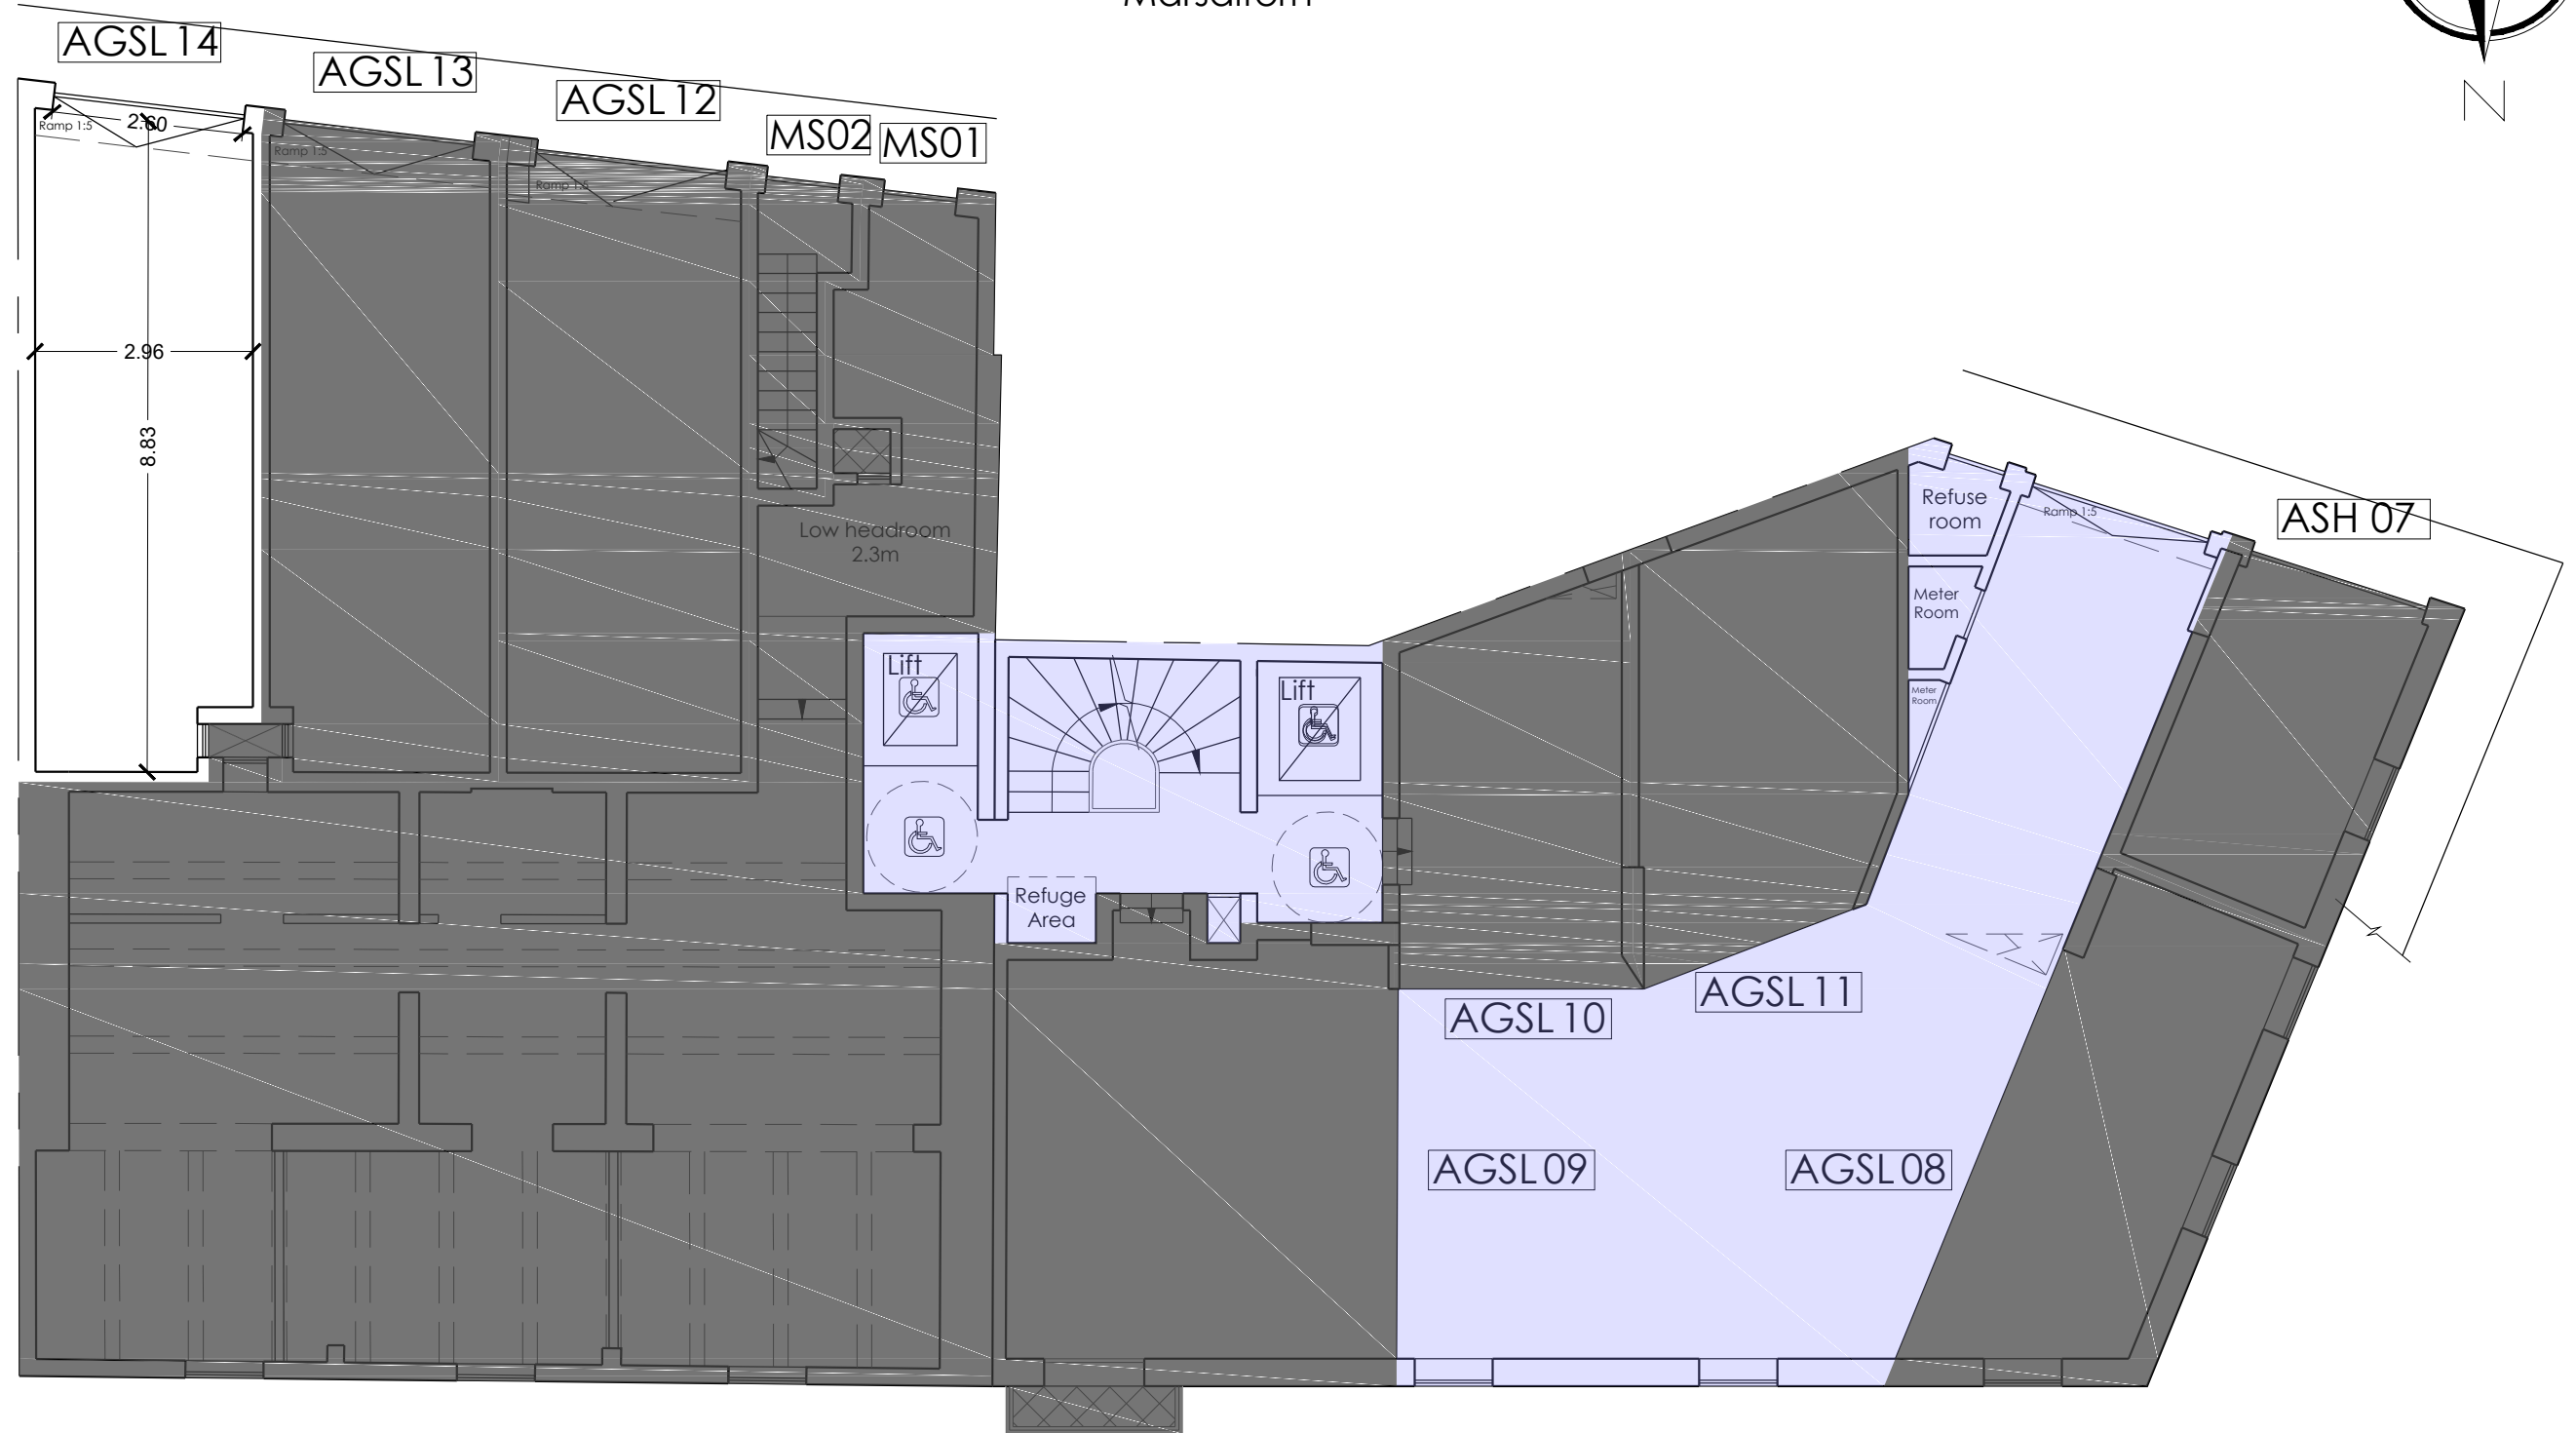

RAXX

Marsalforn

First Floor

Garage
AGSL14

Internal: 29 m²
External: 0 m²