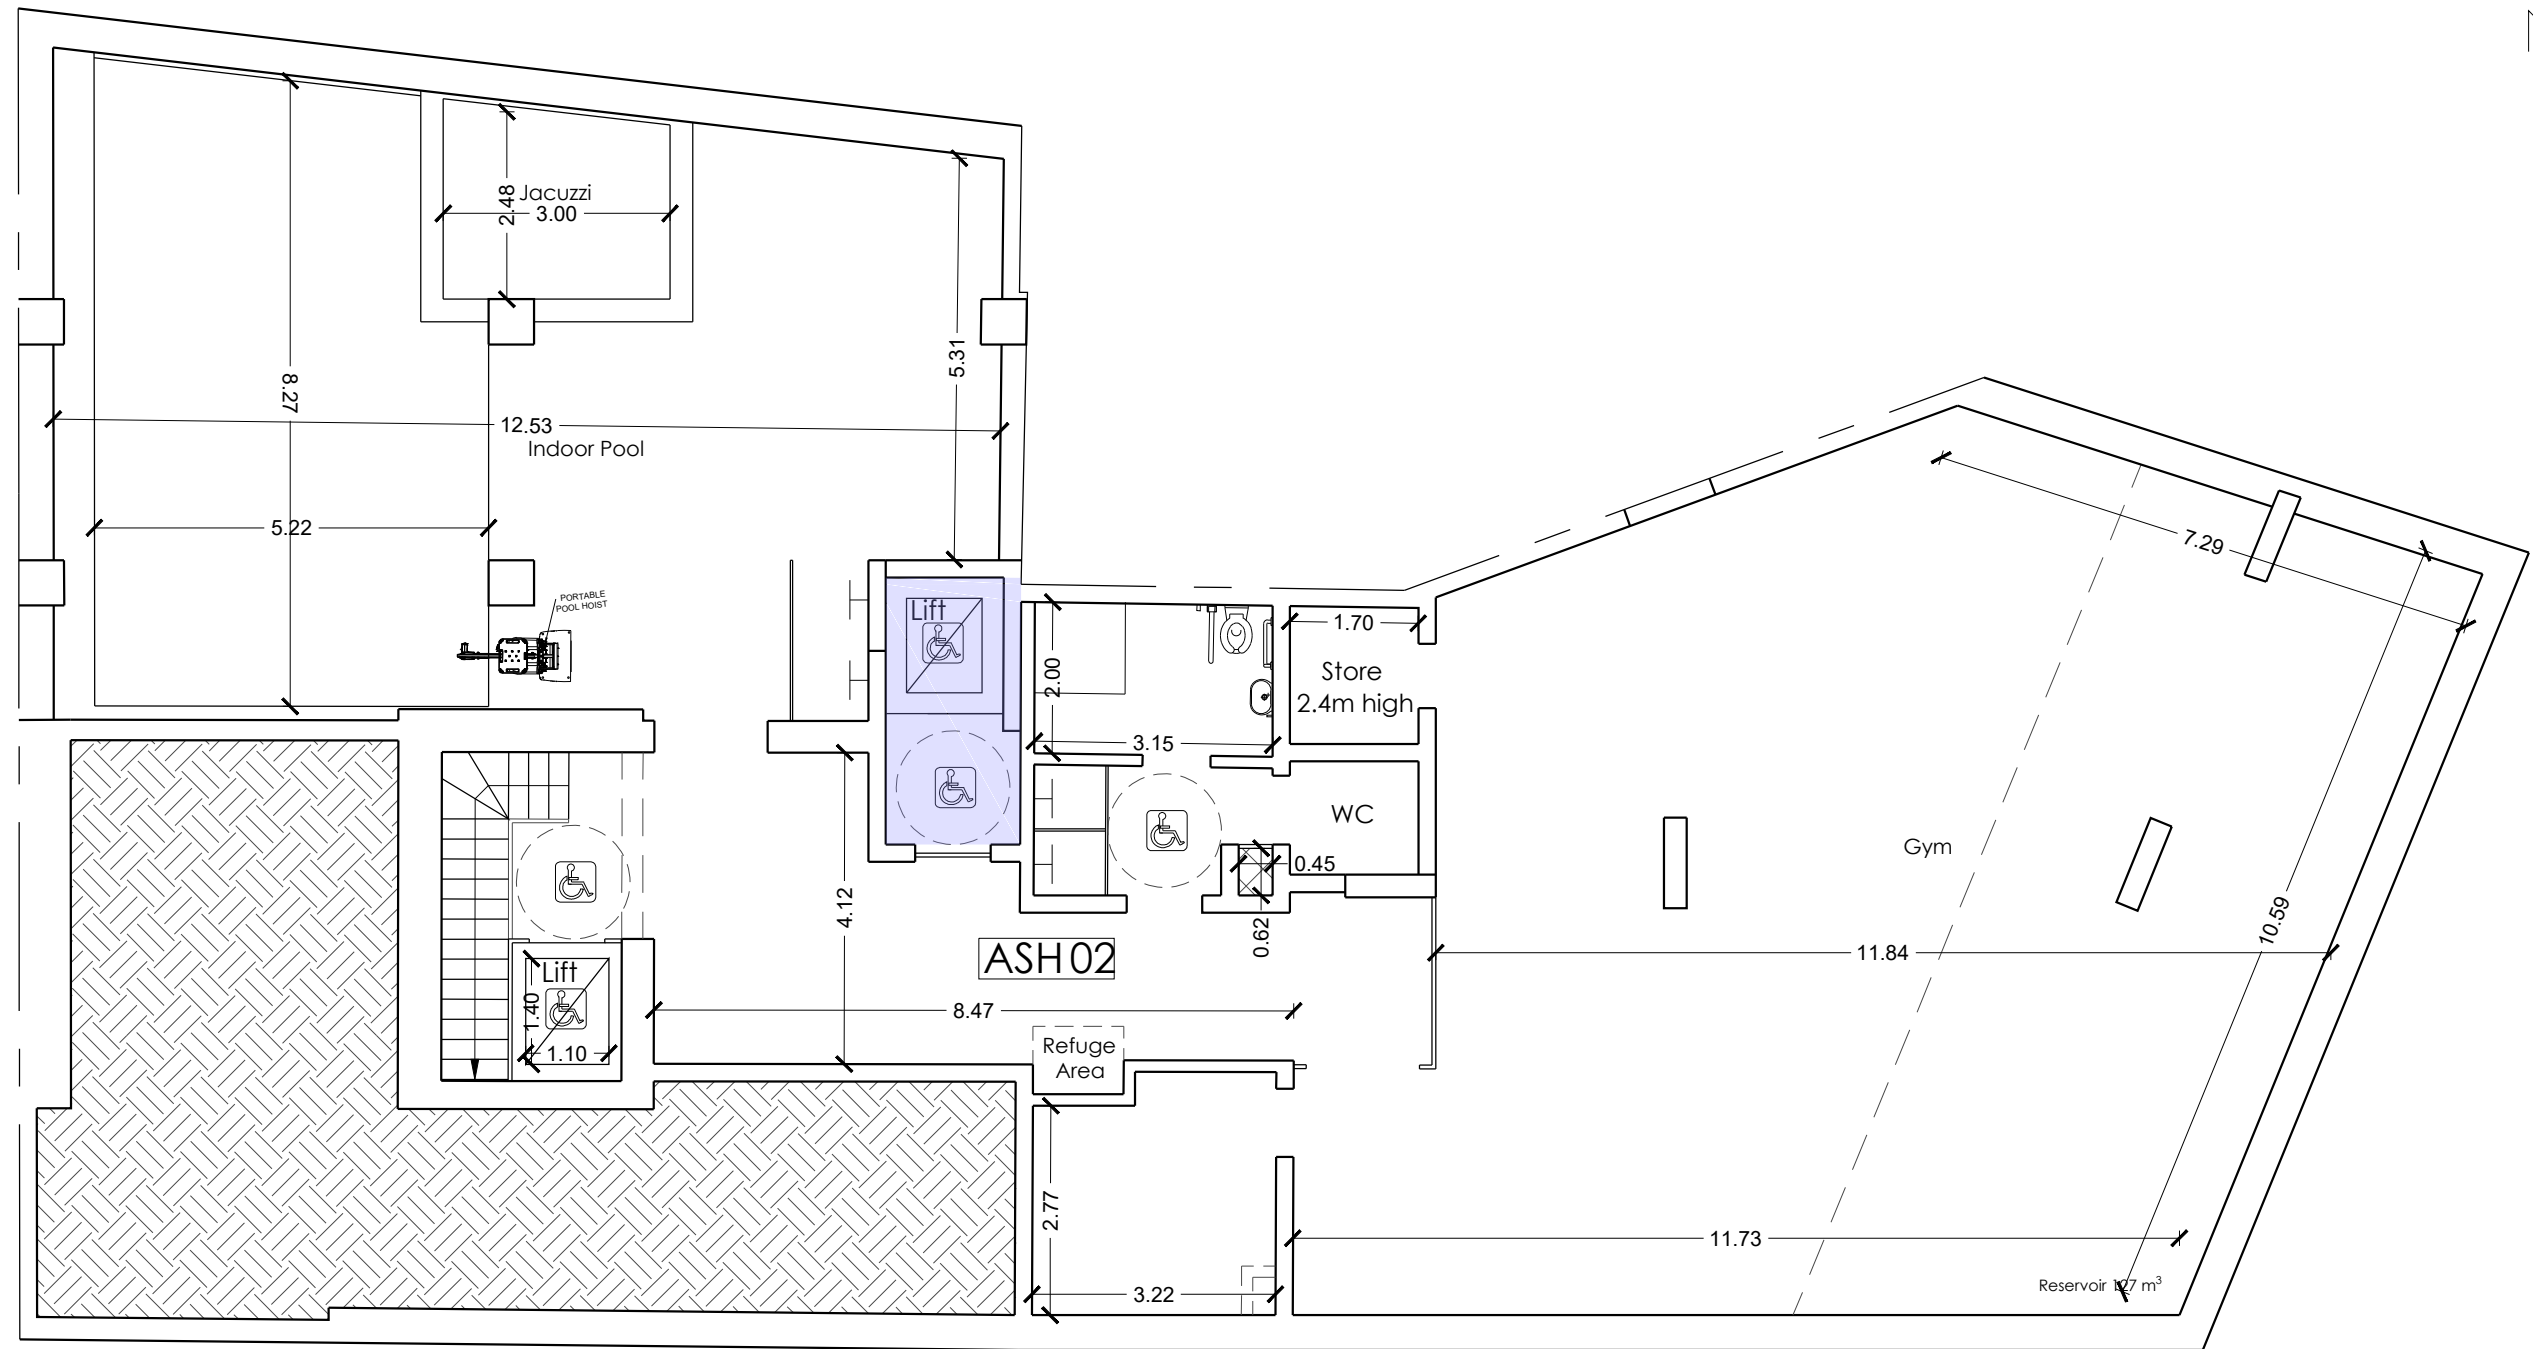

RAXX

Marsalforn

Ground Floor

Triq il-Qbajjar

Shop
ASH02

Internal: 26 m²
External: 0 m²

RAXX

Marsalforn

Basement Floor

Shop
ASH02

Internal: 351 m²
External: 0 m²