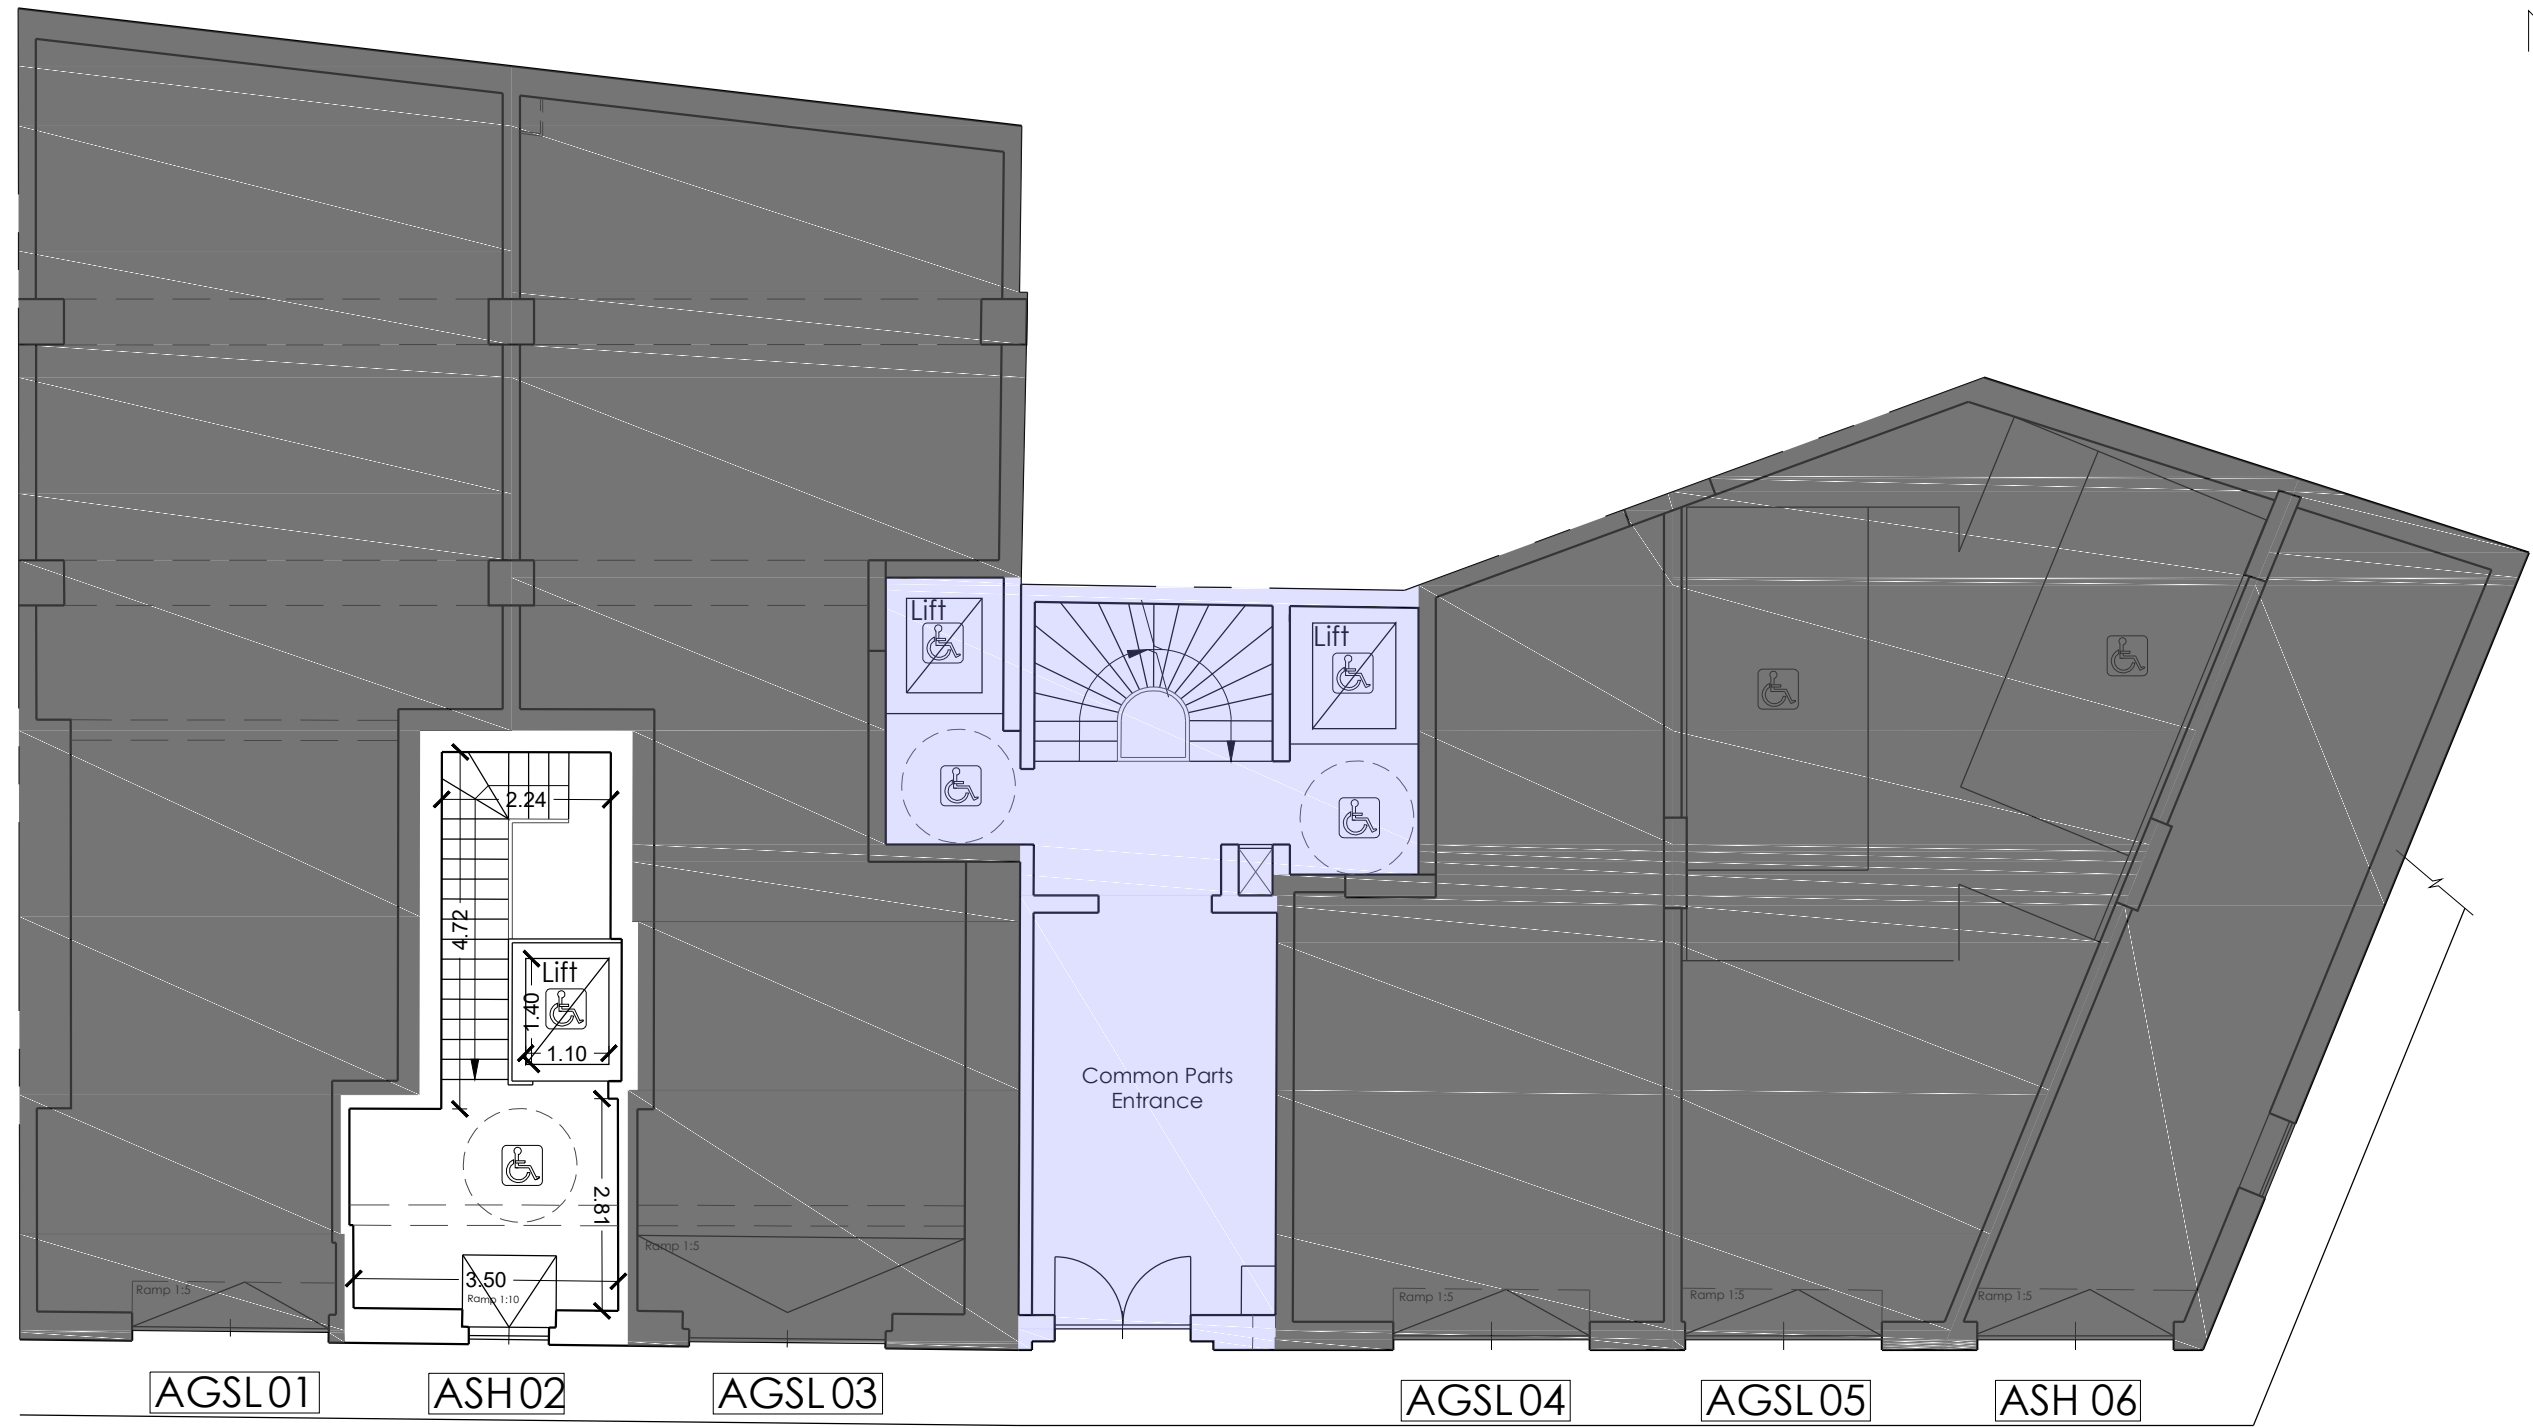

RAXX

Marsalforn

Ground Floor

Triq il-Qbajjar

Shop
ASH02

Internal: 26 m²
External: 0 m²

RAXX

Marsalforn

Basement Floor

Shop
ASH02

Internal: 351 m²
External: 0 m²