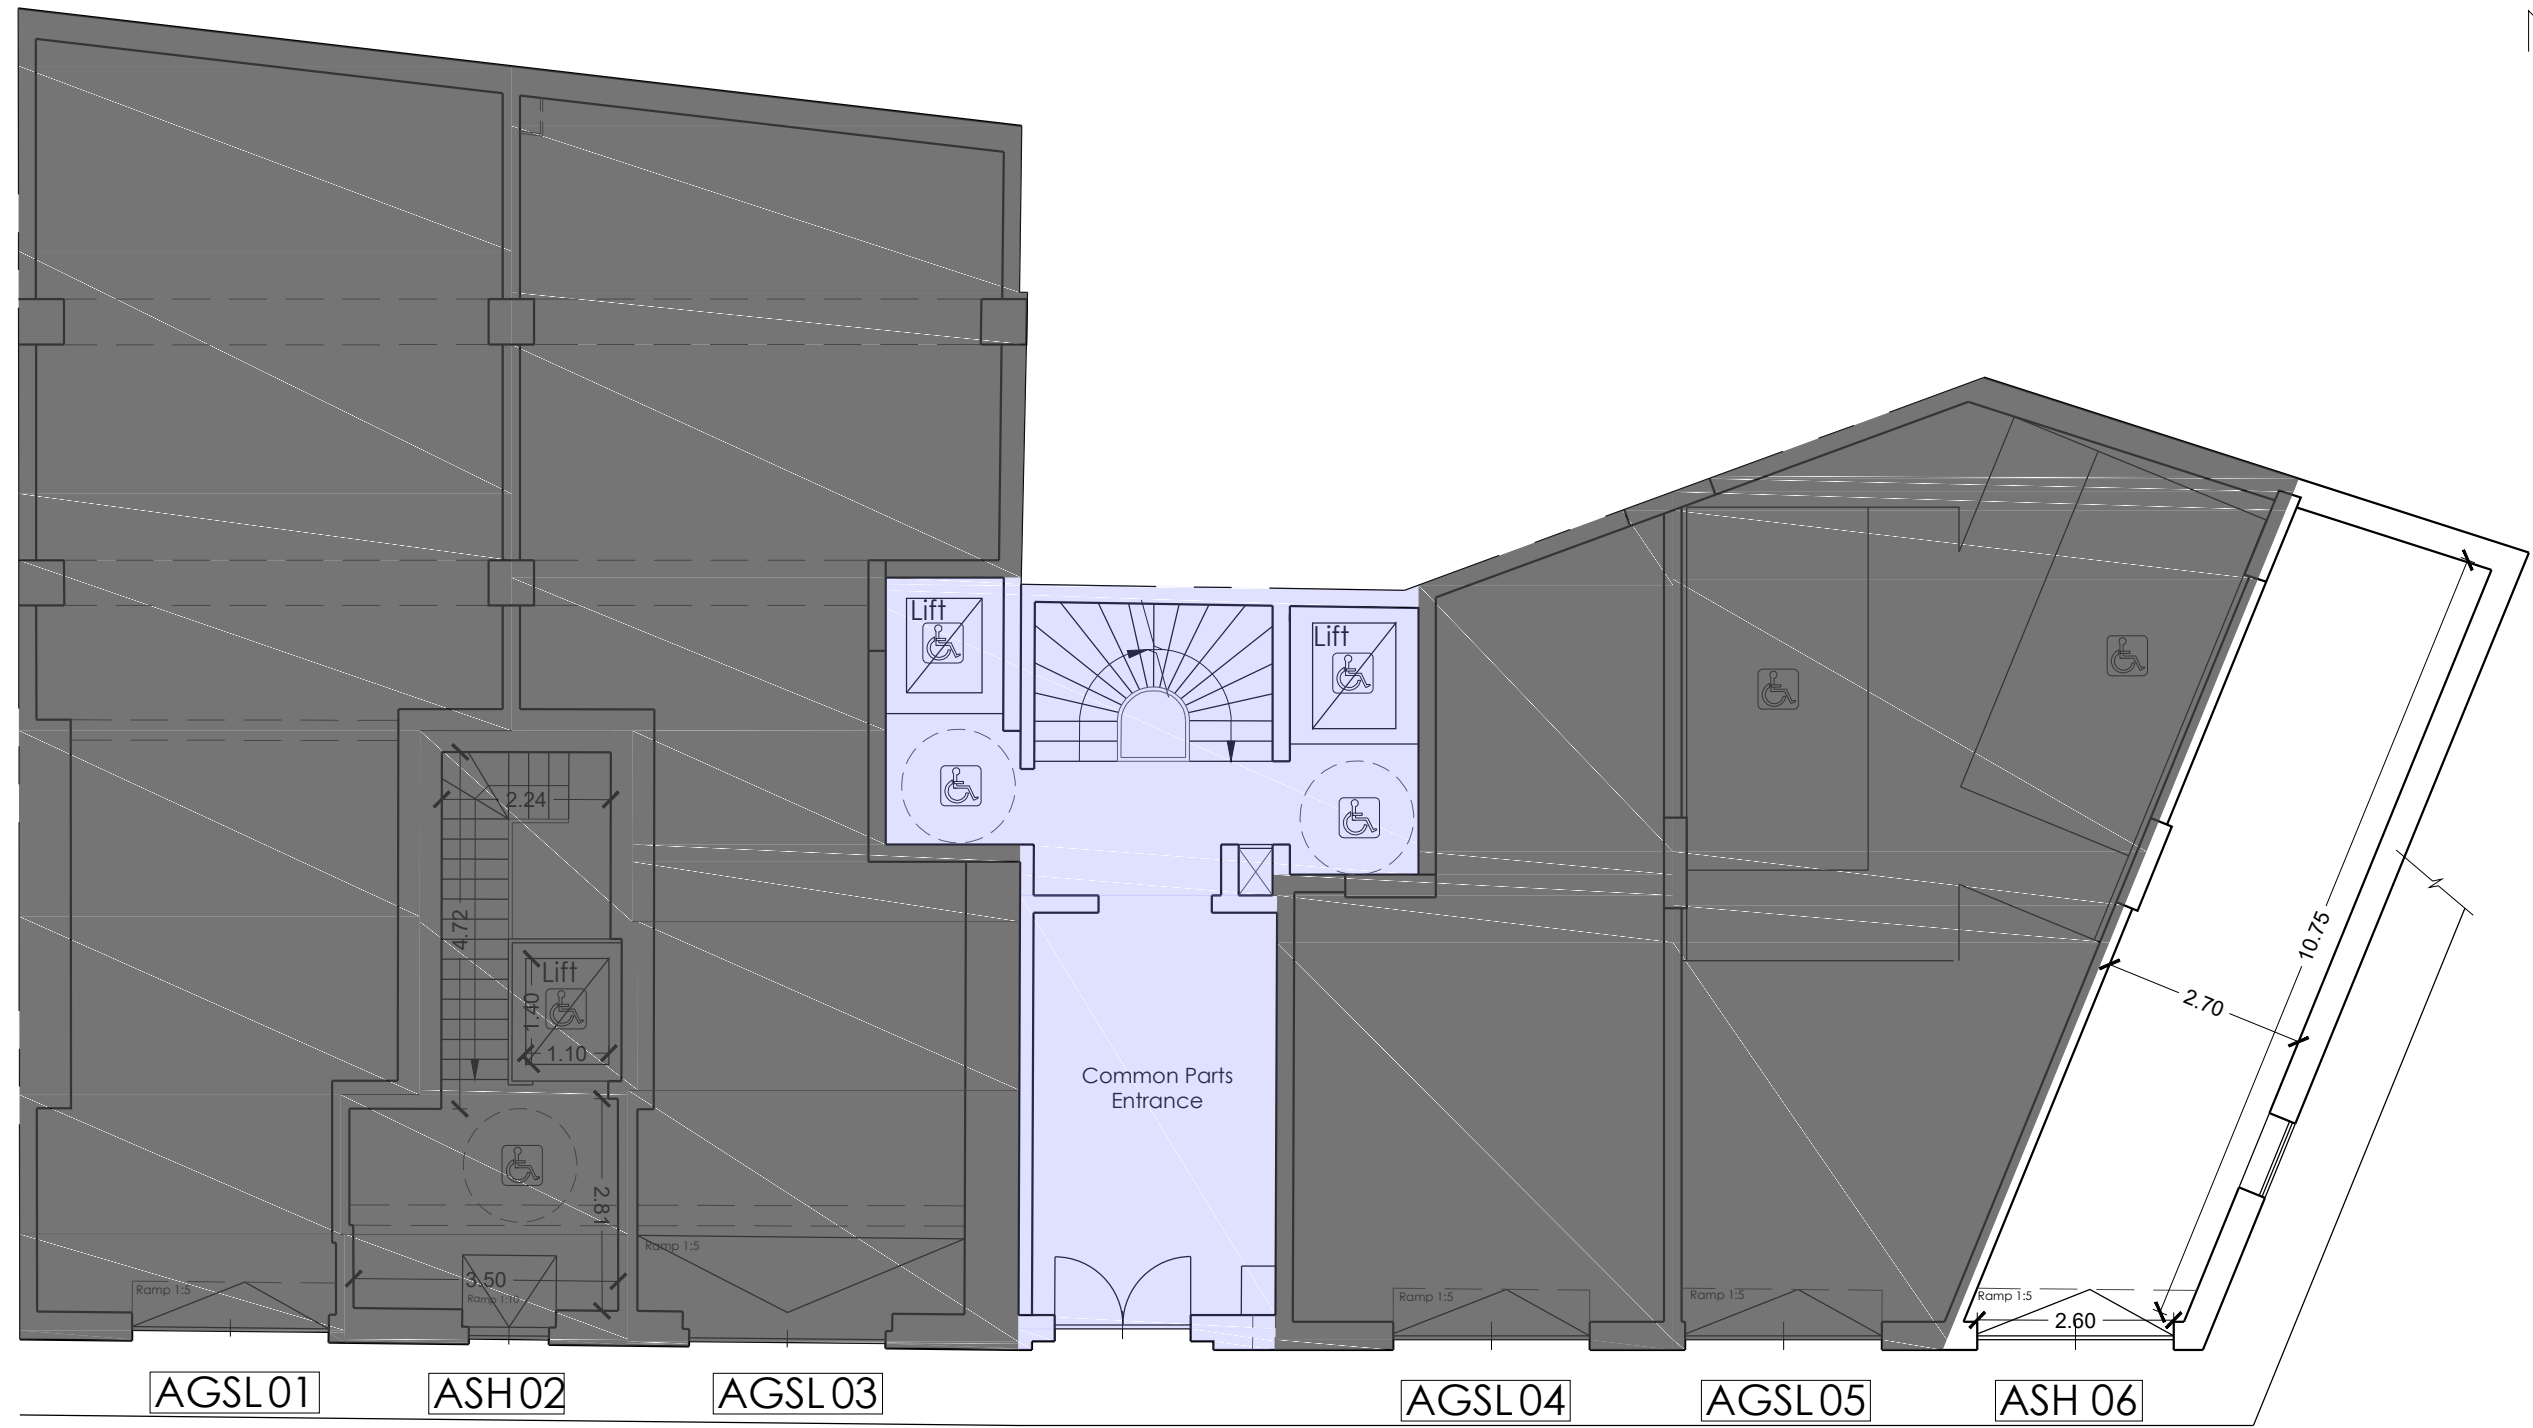

# RAXX

Marsalforn

Ground Floor

Triq il-Qbajjar

Shop  
ASH06

Internal: 37 m<sup>2</sup>  
External: 0 m<sup>2</sup>