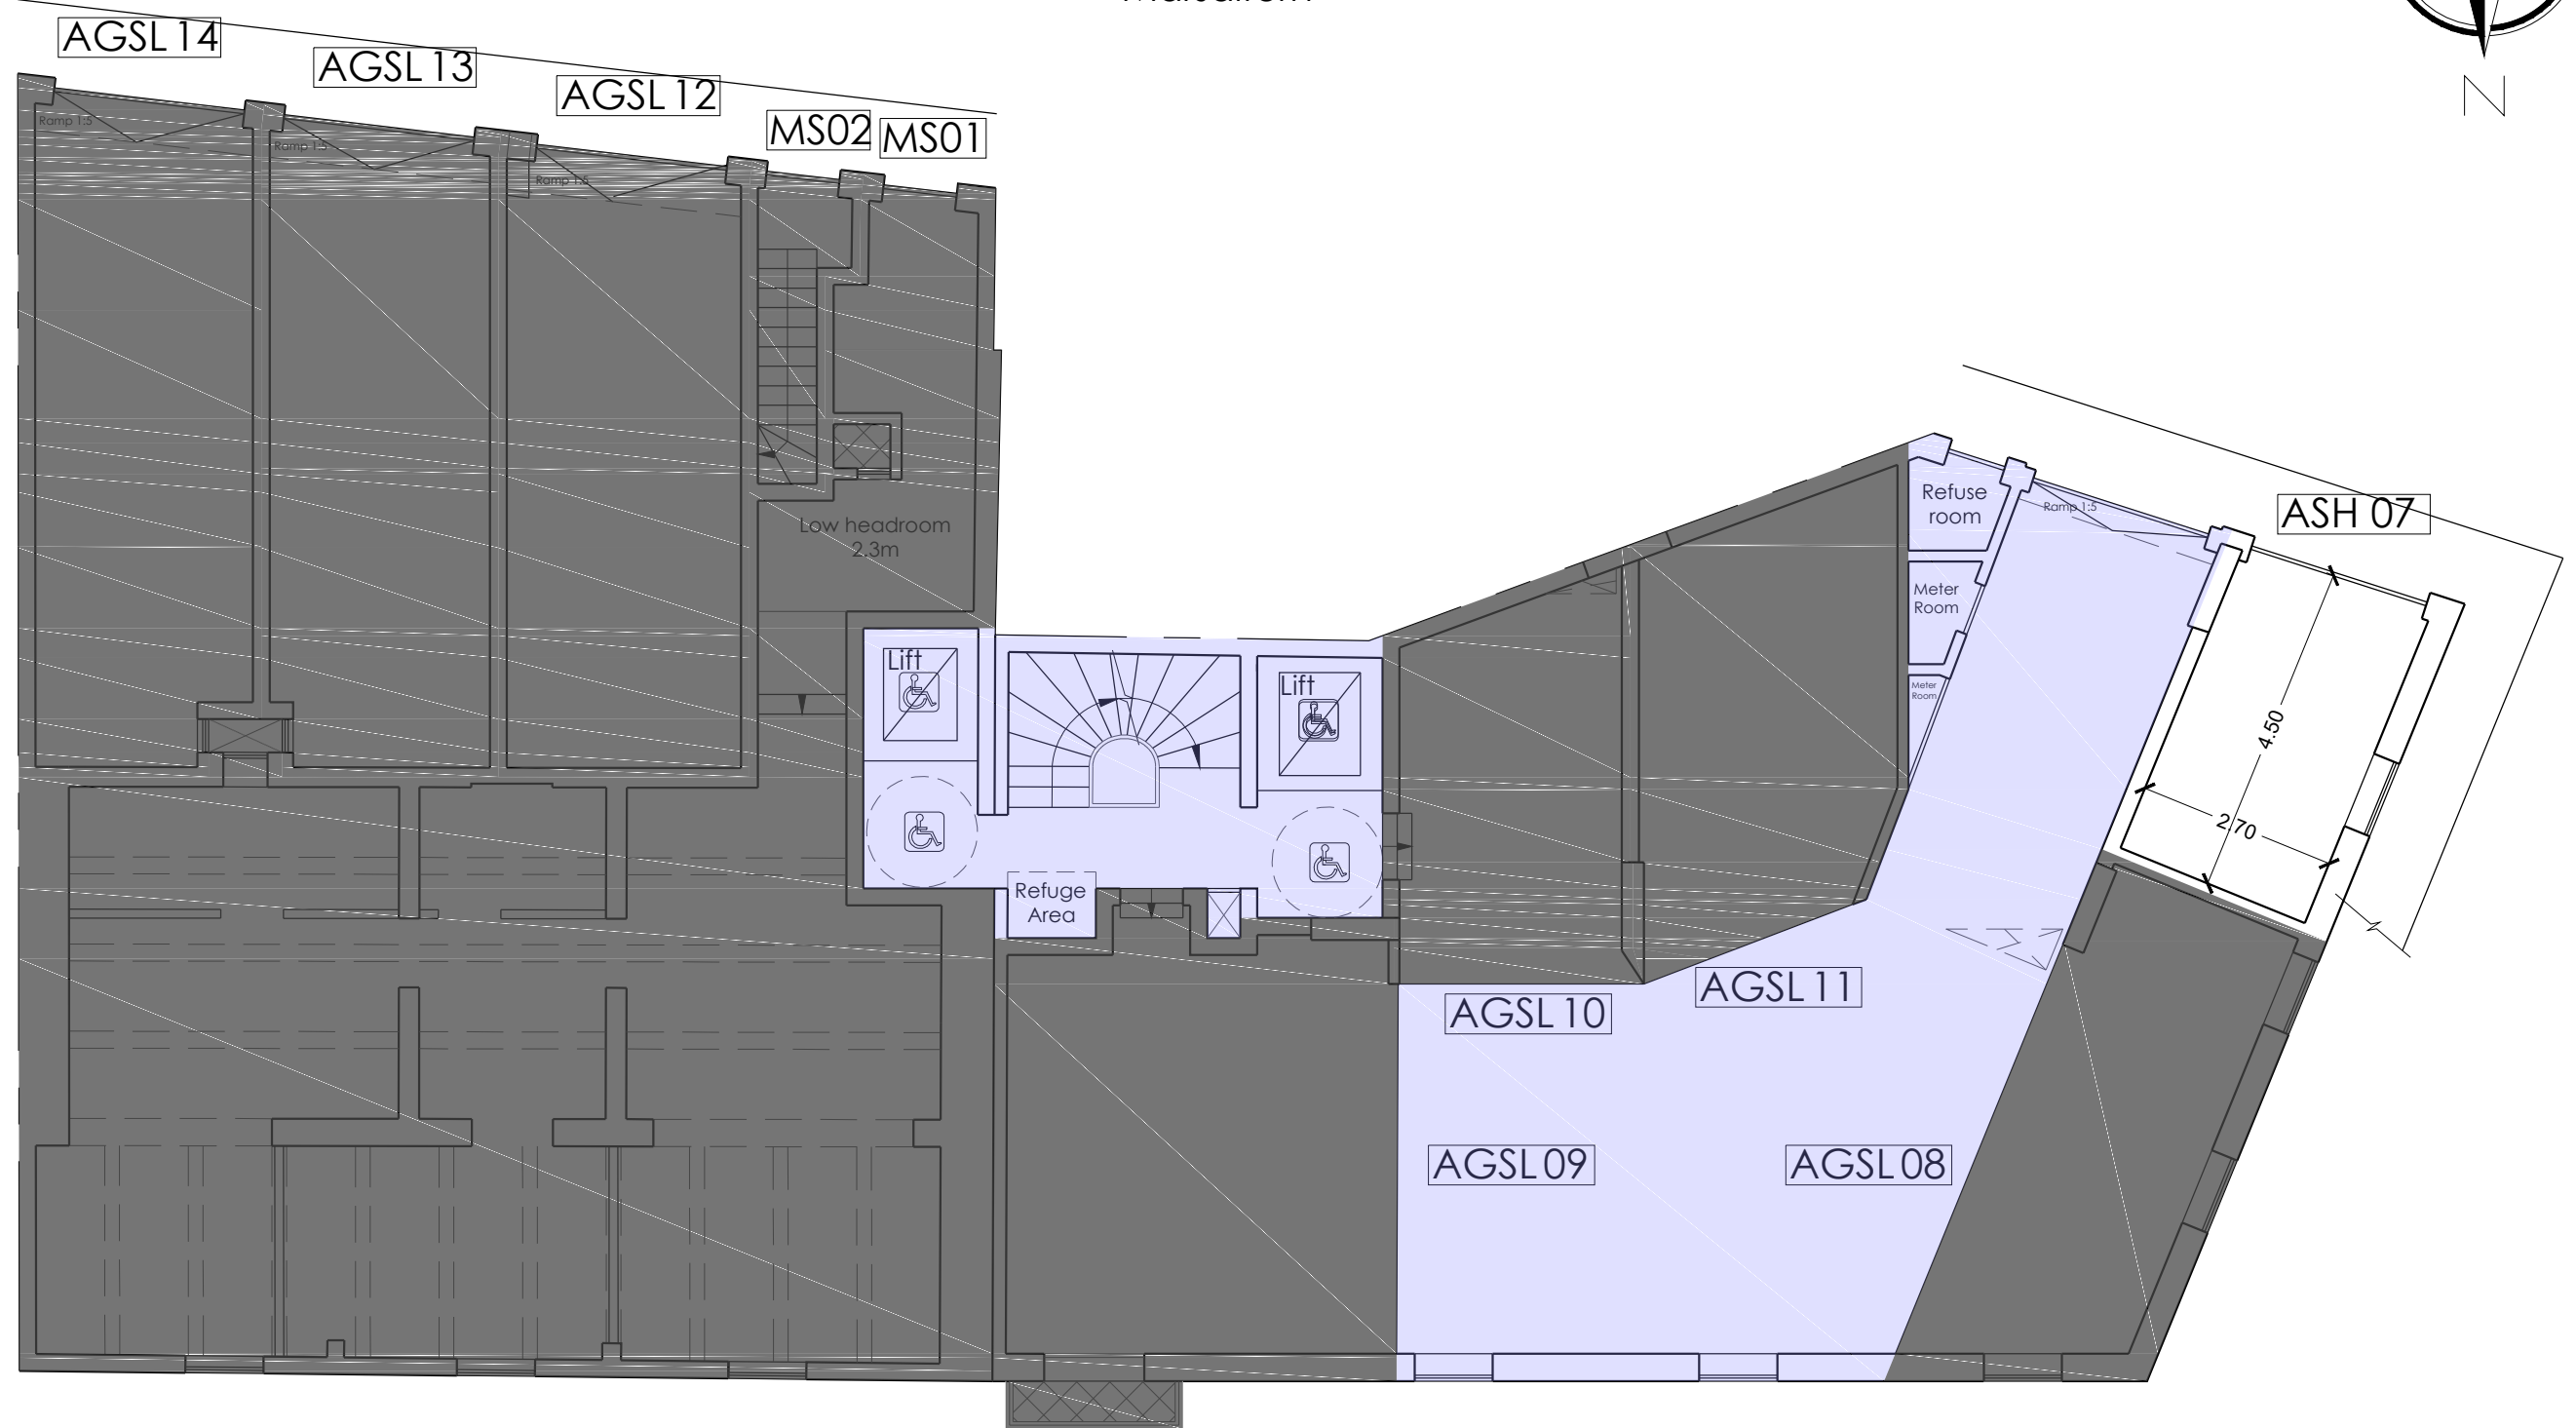

RAXX

Marsalforn

First Floor

Shop
ASH07

Internal: 15 m²
External: 0 m²