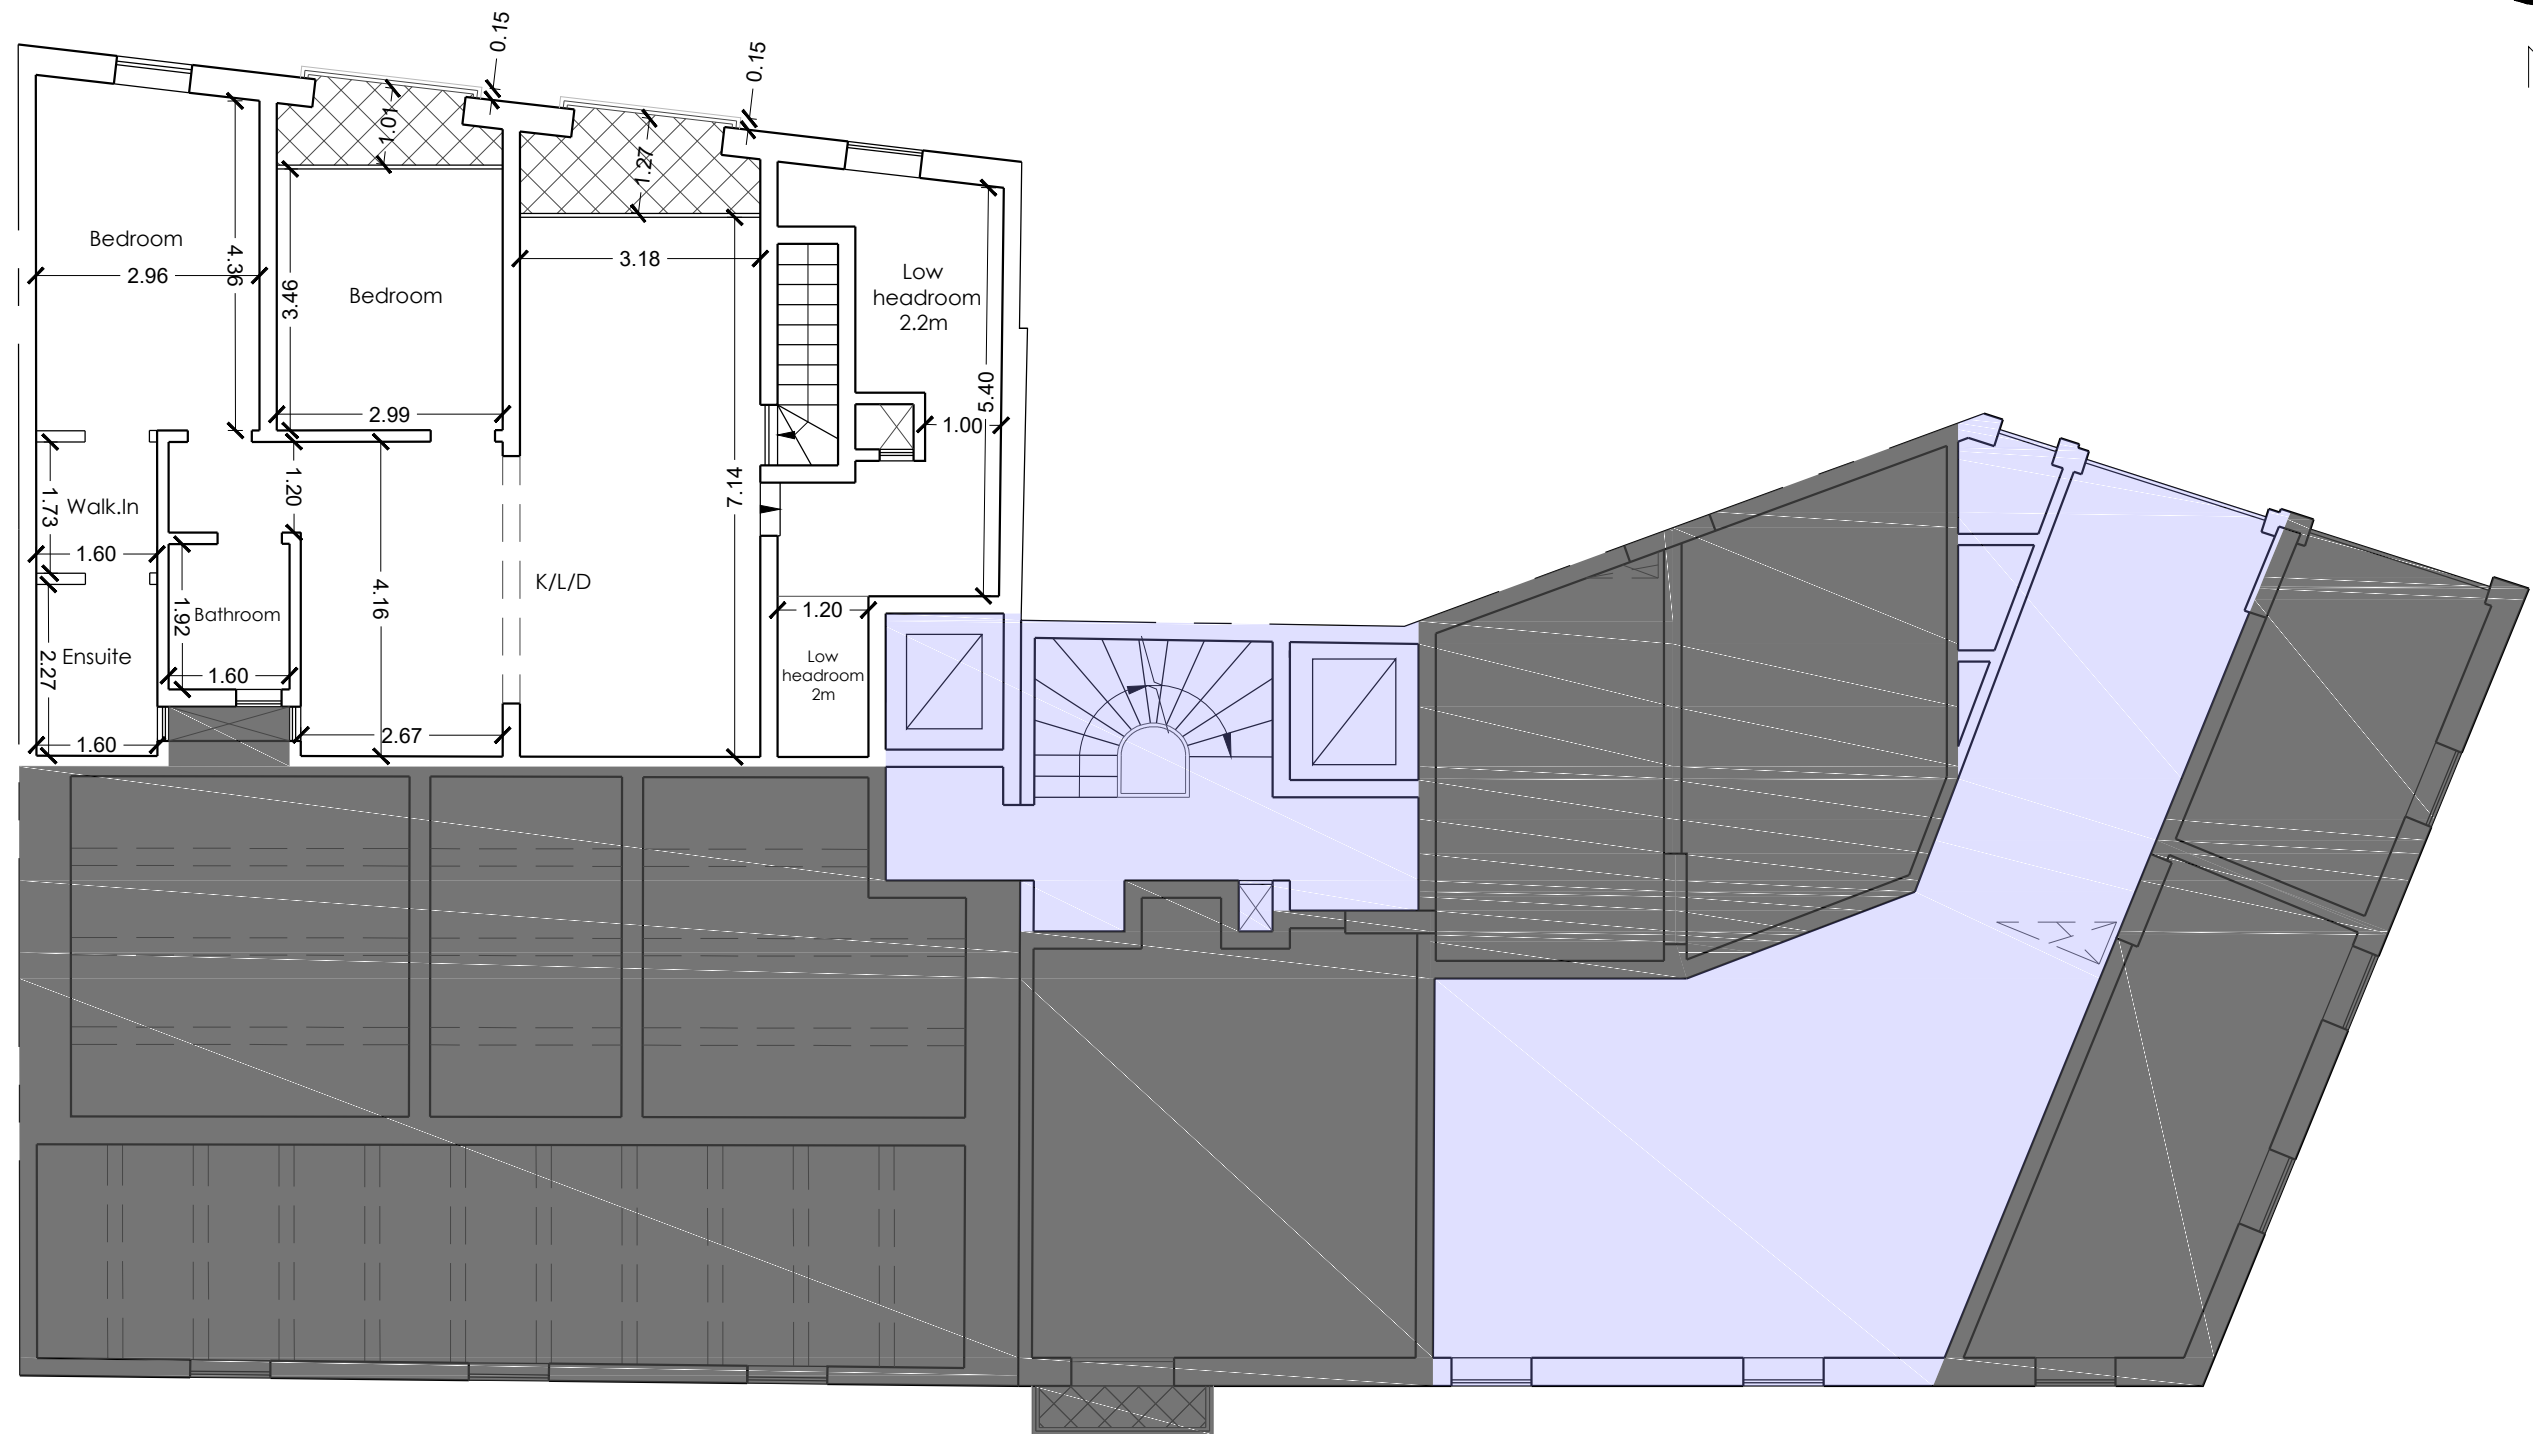

# RAXX

Marsalforn

First Floor

Maisonette  
MS02

Internal: 5 m<sup>2</sup>  
External: 0 m<sup>2</sup>

# RAXX

Marsalforn

Intermediate First Floor

Maisonette  
MS02

Internal: 103 m<sup>2</sup>  
External: 7 m<sup>2</sup>