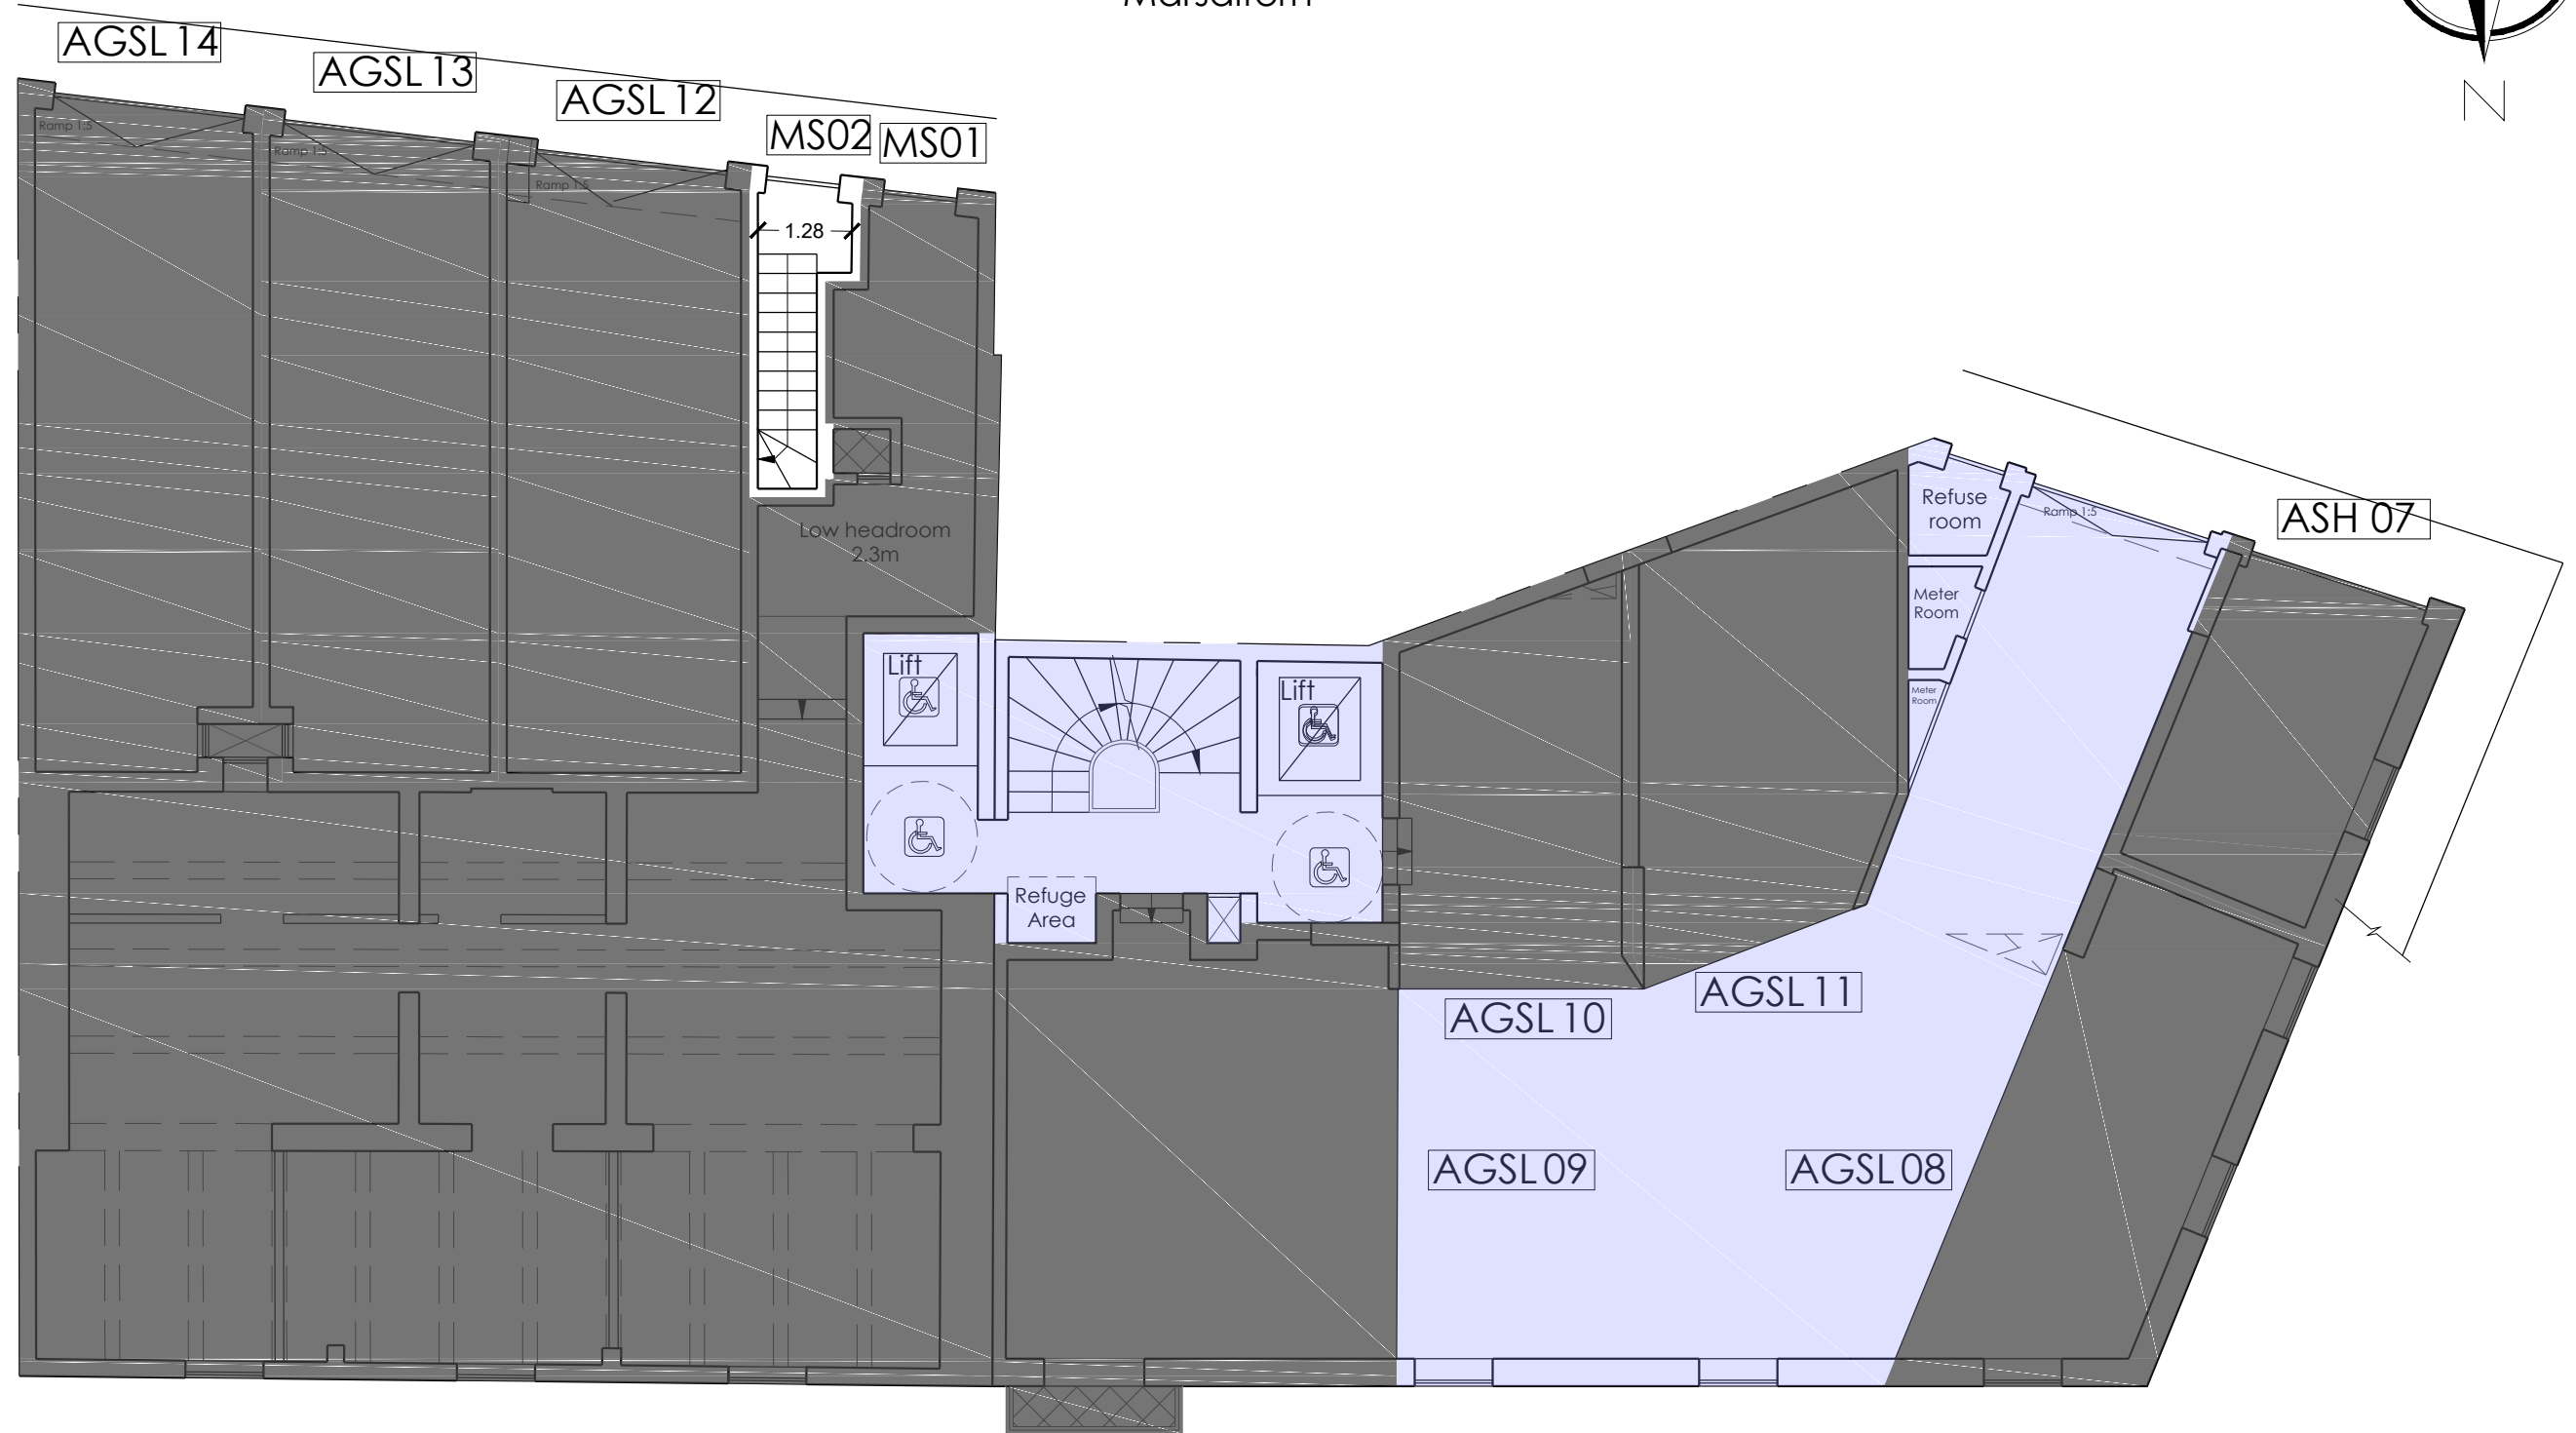

# RAXX

Marsalforn

First Floor

Maisonette  
MS02

Internal: 5 m<sup>2</sup>  
External: 0 m<sup>2</sup>

# RAXX

Marsalforn

Intermediate First Floor

Maisonette  
MS02

Internal: 103 m<sup>2</sup>  
External: 7 m<sup>2</sup>