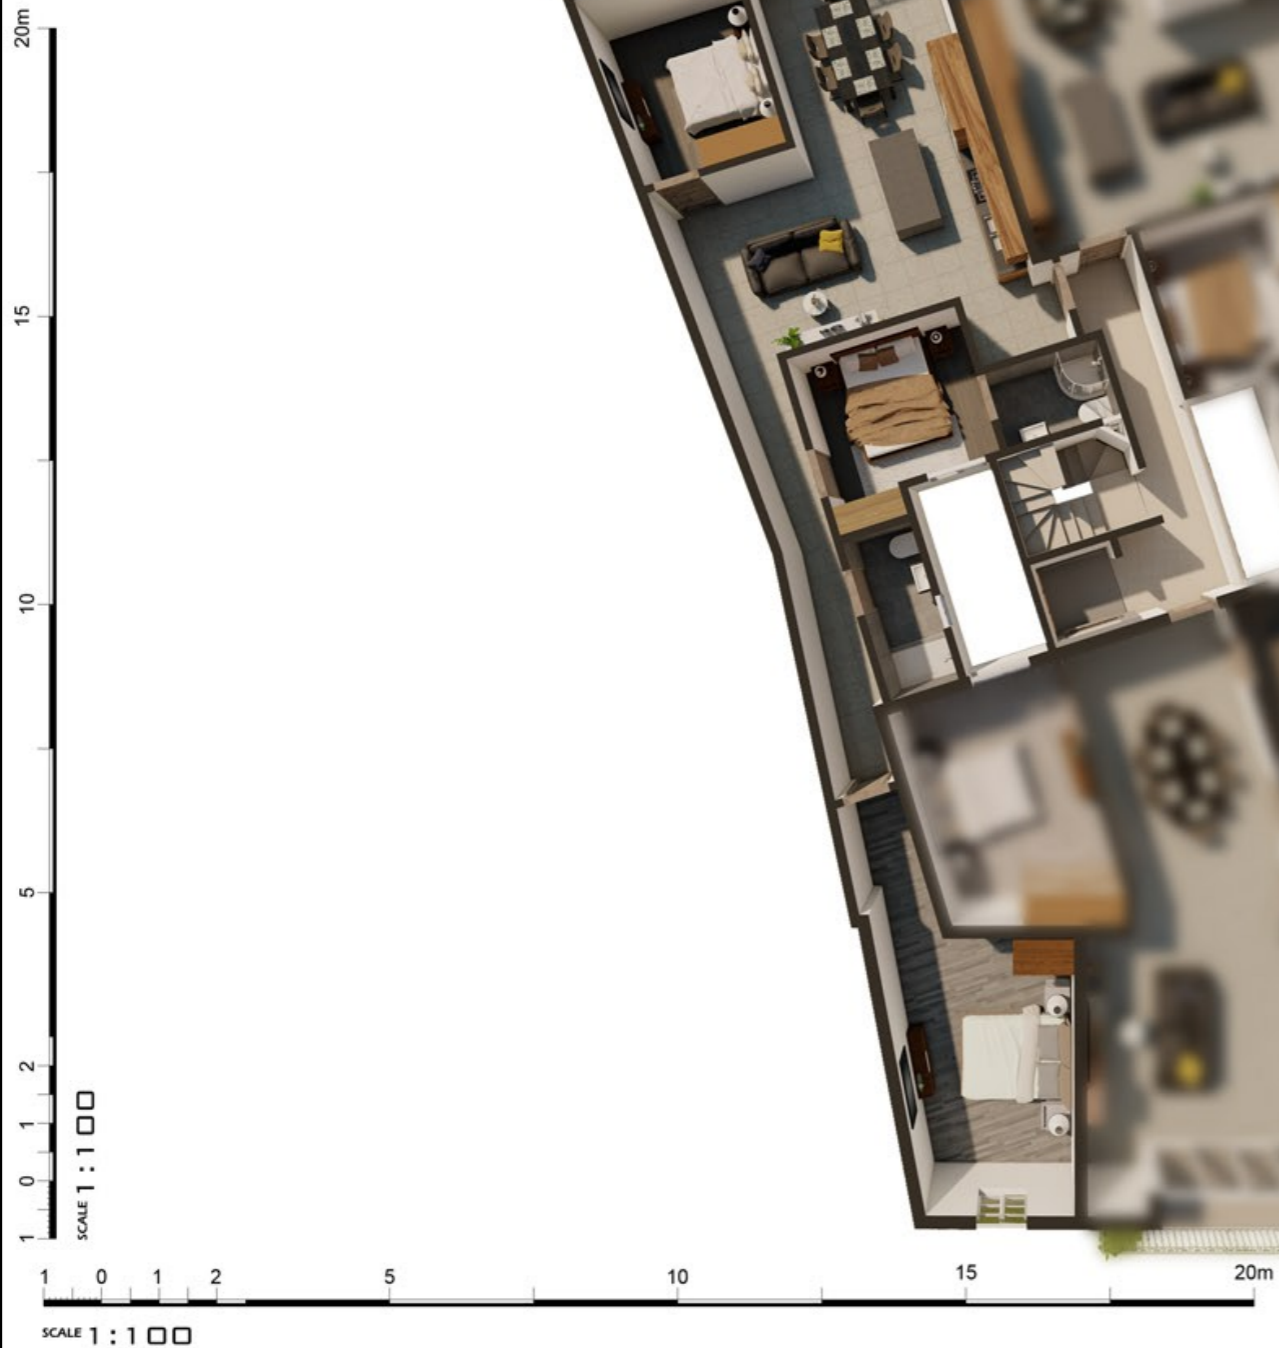

Perseija

Sannat

Level 4
Level 3
Level 2
Level 1
Level 0
Level -1

Apartment 06
Second Floor (Level 2)

Artistic Impression Only
Beams may protrude with
minimum headroom of 2.1m

Internal : 111.1 m² External : 8.1 m²
Total Area : 119.2 m² circa